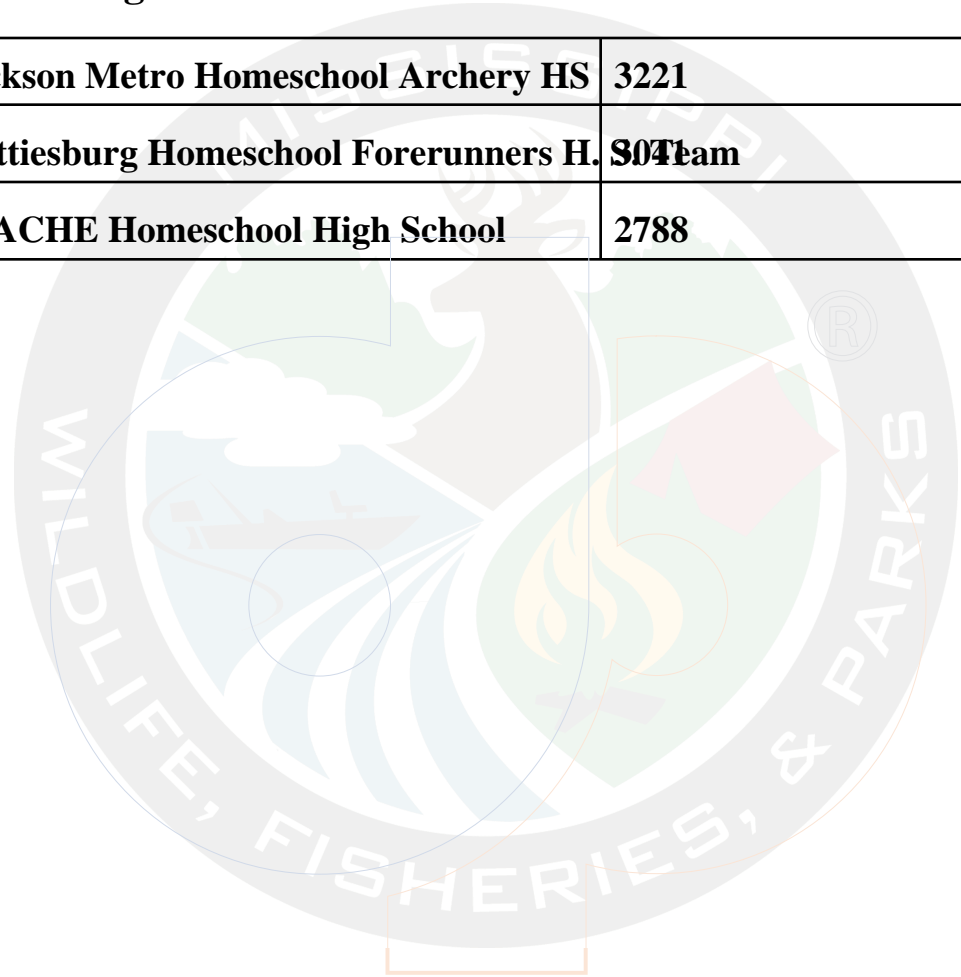

AIMS South State Qualifier
3/18/2024 - 3/22/2024

Home School High School 1A

1	Jackson Metro Homeschool Archery HS	3221
2	Hattiesburg Homeschool Forerunners H.	3041 team
3	ReACHE Homeschool High School	2788

DynamicPDF