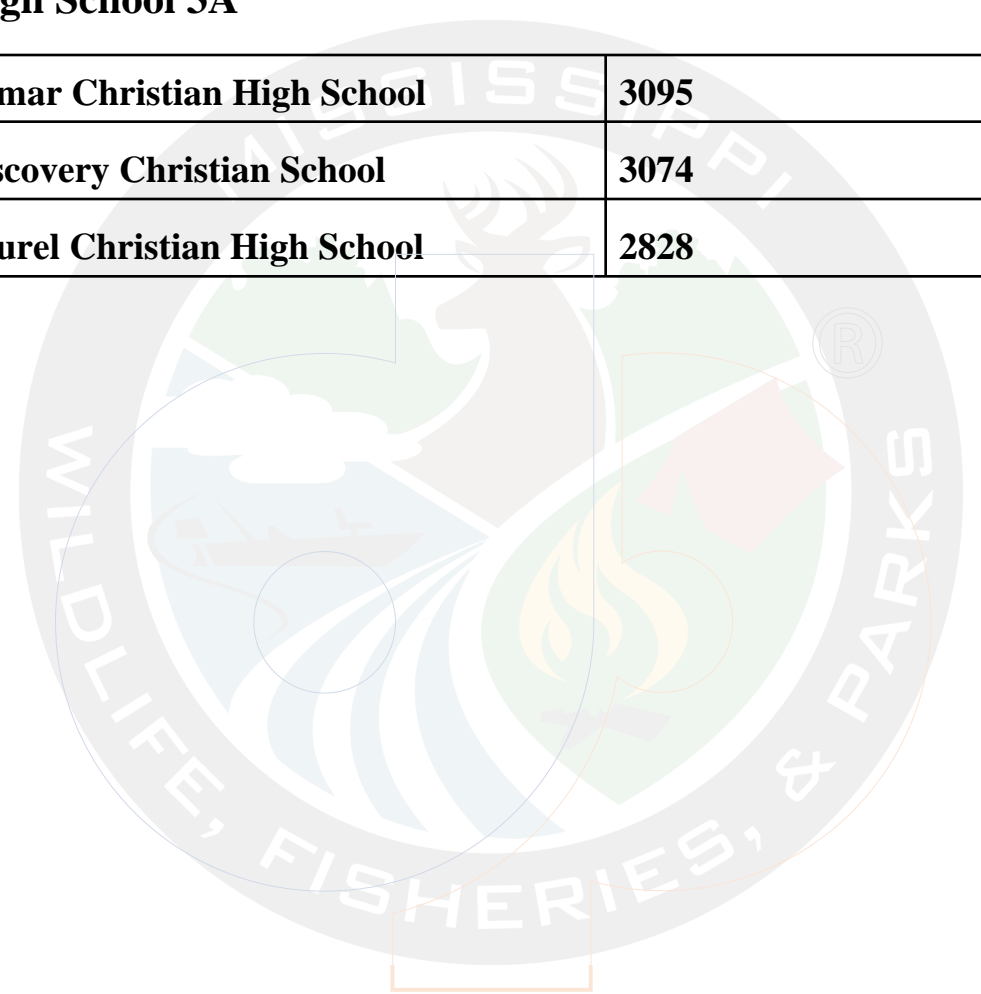

AIMS South State Qualifier
3/18/2024 - 3/22/2024

MAIS High School 3A

1	Lamar Christian High School	3095
2	Discovery Christian School	3074
3	Laurel Christian High School	2828

DynamicPDF