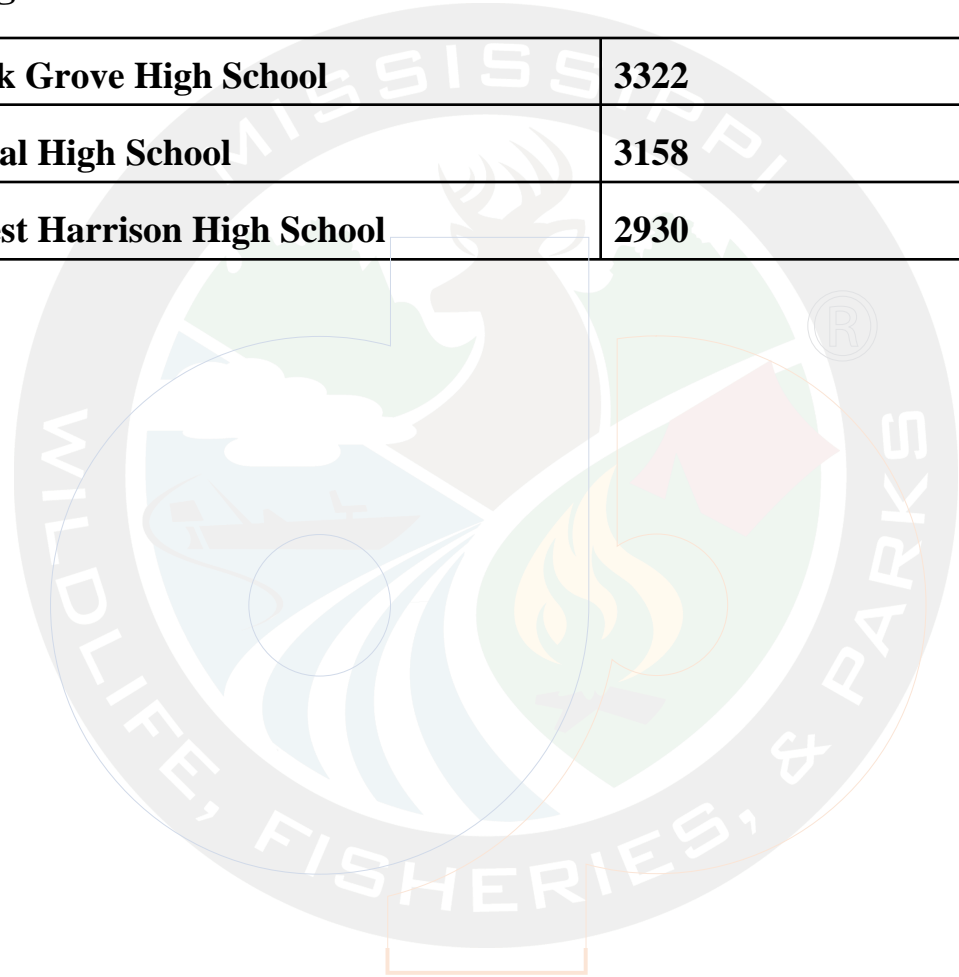

AIMS South State Qualifier
3/18/2024 - 3/22/2024

AIMS High School 6A

1	Oak Grove High School	3322
2	Petal High School	3158
3	West Harrison High School	2930

DynamicPDF