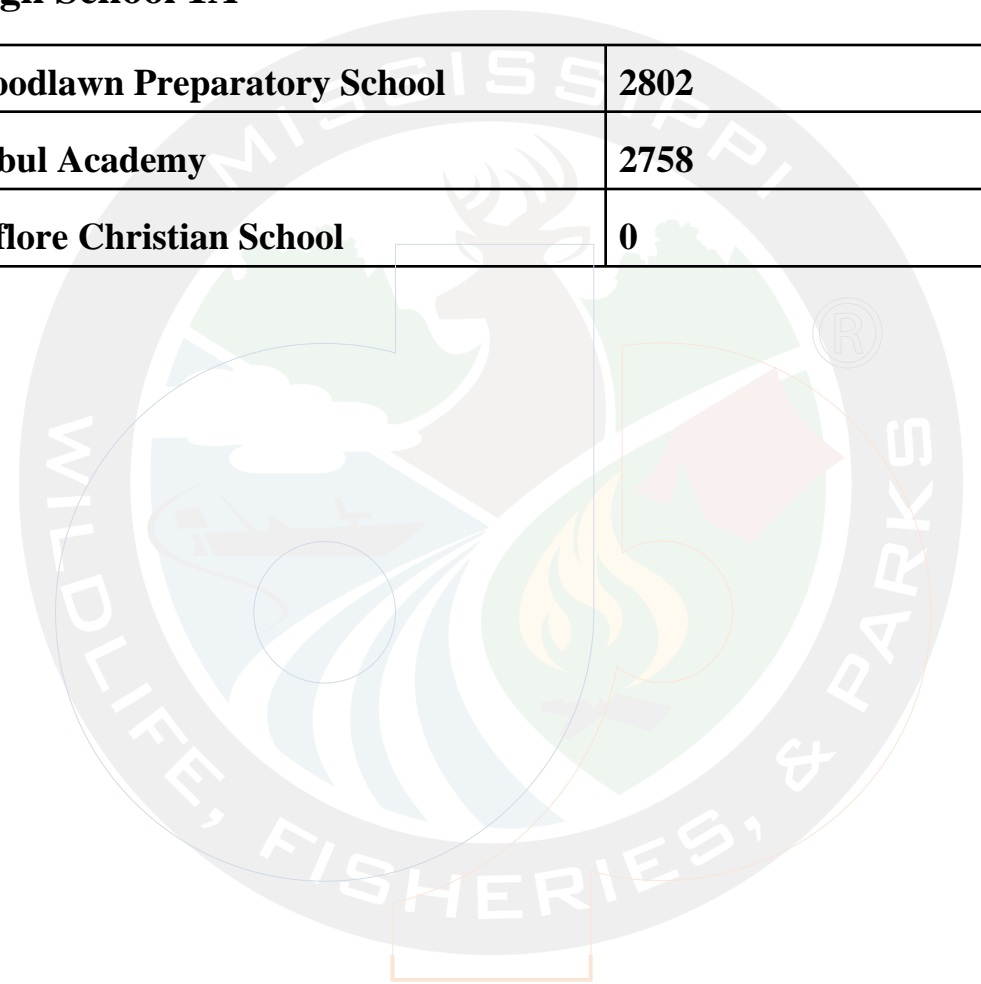

AIMS State Championship
4/8/2024 - 4/12/2024

MAIS High School 1A

1	Woodlawn Preparatory School	2802
2	Rebul Academy	2758
3	Leflore Christian School	0

DynamicPDF