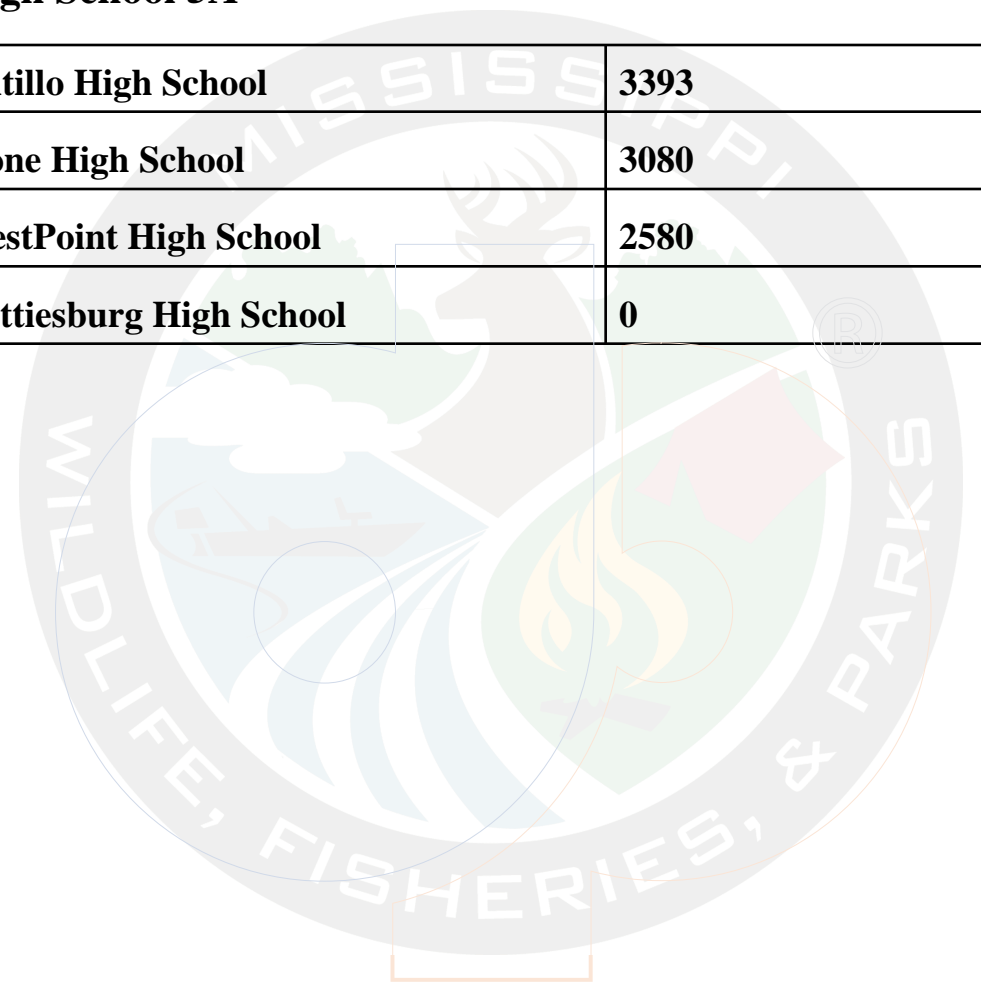

AIMS State Championship
4/8/2024 - 4/12/2024

AIMS High School 5A

1	Saltillo High School	3393
2	Stone High School	3080
3	WestPoint High School	2580
4	Hattiesburg High School	0

DynamicPDF