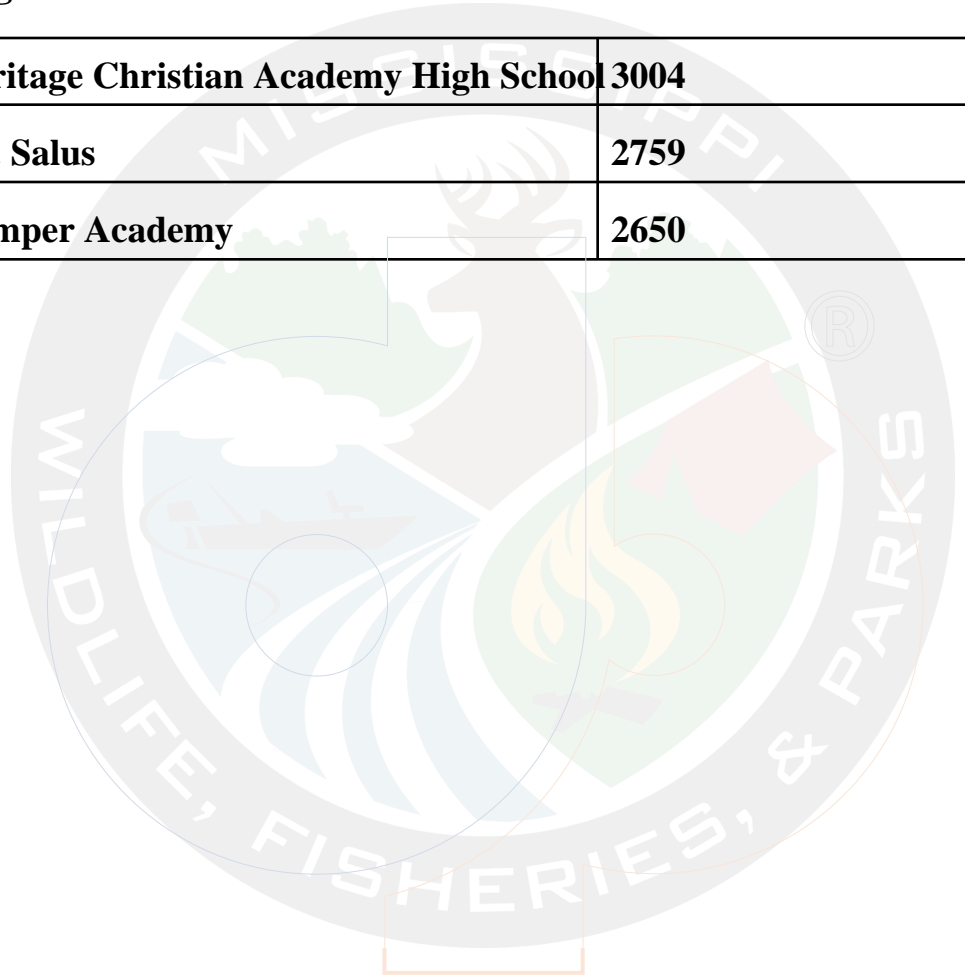

MAIS High School 1A

1	Woodlawn Preparatory School	2802
2	Rebul Academy	2758
3	Leflore Christian School	0

DynamicPDF

AIMS State Championship
4/8/2024 - 4/12/2024

MAIS High School 2A

1	Heritage Christian Academy High School 3004	
2	Mt. Salus	2759
3	Kemper Academy	2650