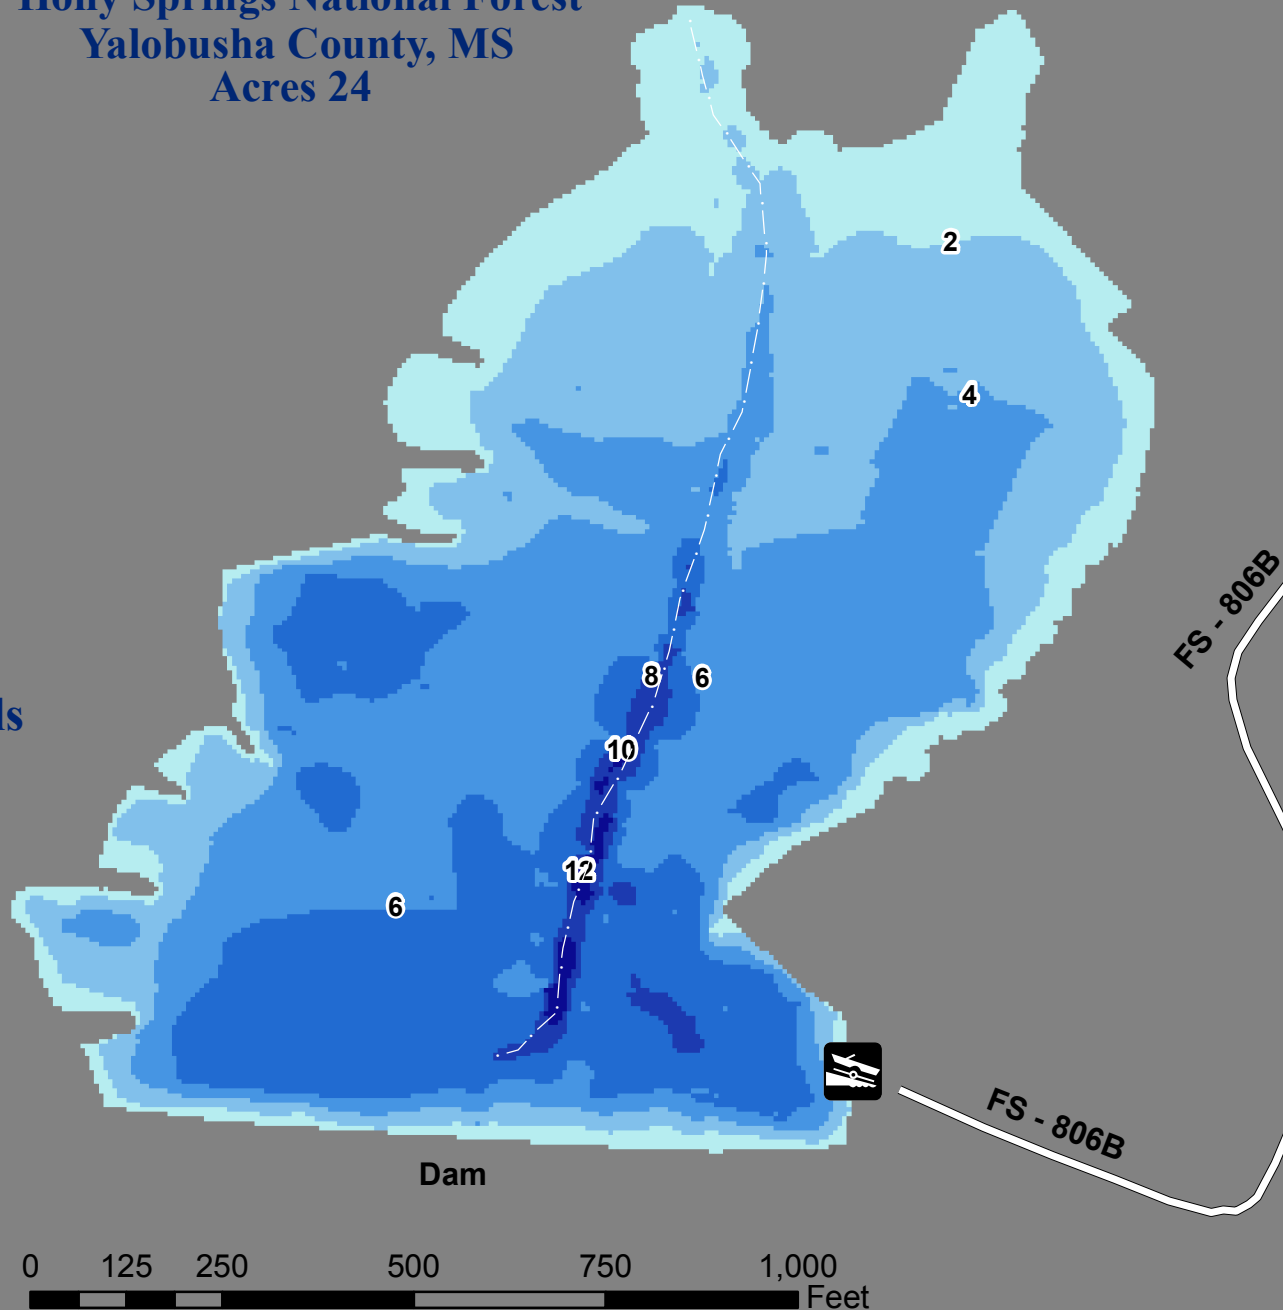

Vicinity Map

Walker Lake (YO-26-11)

Holly Springs National Forest
Yalobusha County, MS
Acres 24

Description

Depth

	0 - 2
	2 - 4
	4 - 6
	6 - 8
	8 - 10
	10 - 12

Creek Channel

2' Contour Intervals