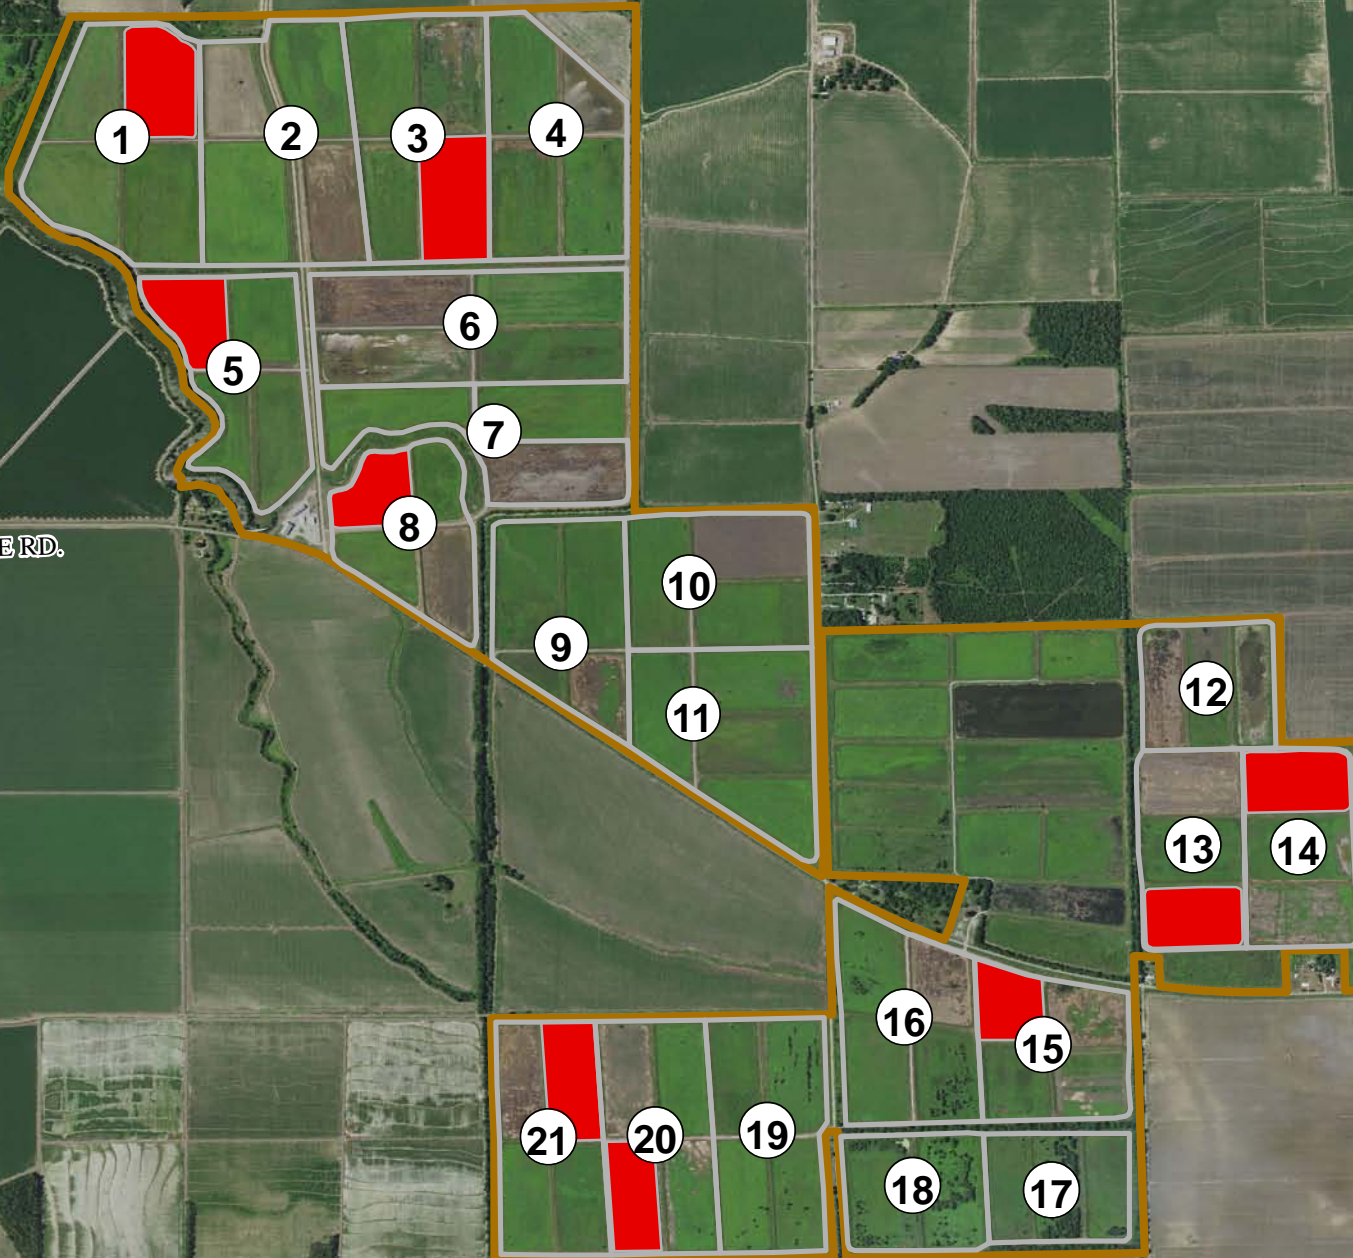

SCALE: 1" = 2,000'

AVONDARLOVE RD.

AVONDARLOVE RD.

**MUSCADINE FARMS
2018 TEAL MAP**