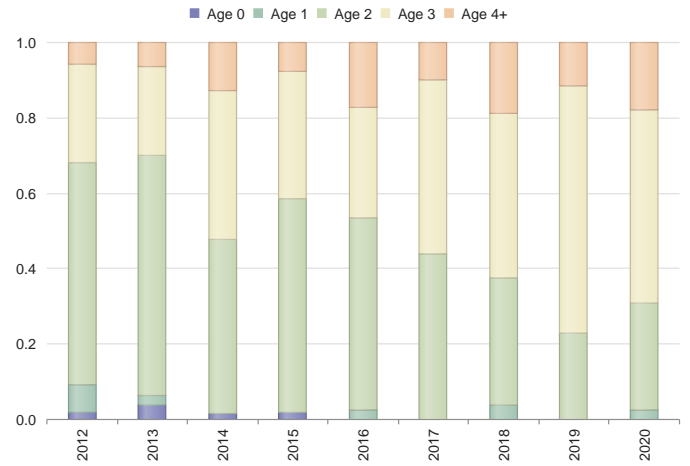

Comments

% Bucks by Age Class