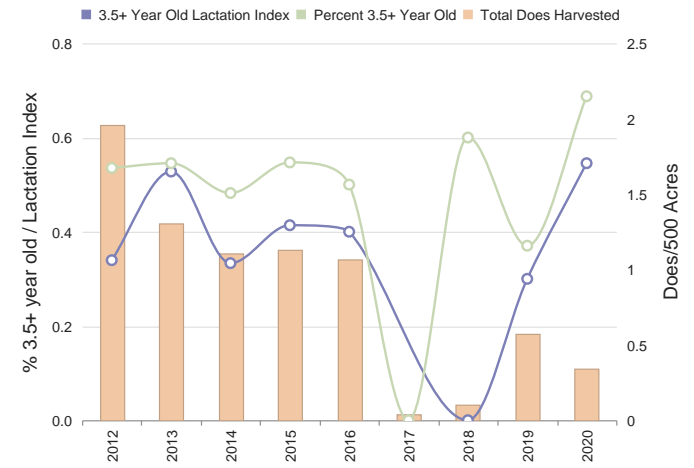

Deer Age Structure in Relation to Harvest and Lactation Rates