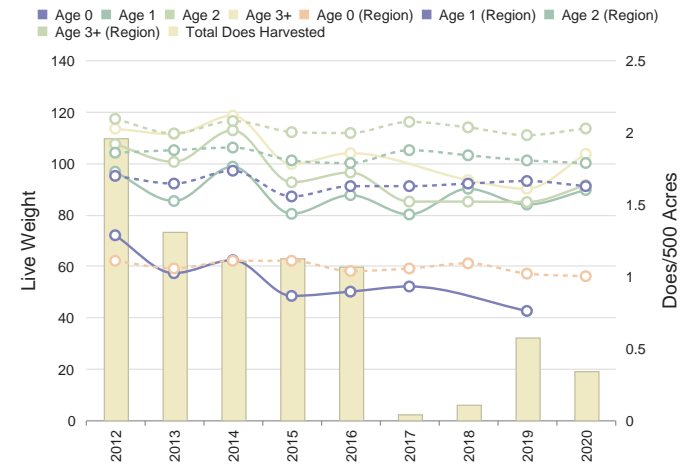

Harvest History

	Region Avg	2020	2019	2018	2017	2016	2015	2014	2013	2012	2011
Acres	137489	24752	23500	23500	23500	23500	23500	25300	25300	25300	25300
Total Deer	735.4	95	56	95	61	48	103	114	129	150	222
Bucks	316.0	55	40	66	55	44	43	56	63	77	109
Does	419.4	39	16	29	6	4	60	58	66	73	113
Acres/Deer	186	260	419	247	385	489	228	206	196	168	113
Bucks	435	447	587	356	427	534	546	419	401	328	232
Does	327	623	1468	810	3916	5875	391	405	383	346	223

Deer Harvest History

	Region Avg	2020	2019	2018	2017	2016	2015	2014	2013	2012	2011	2010
Does	419.4	43.5	16	29	6	4	60	58	66	73	113	135
Acres/Doe	342.4	1758.5	1468	810	3916	5875	391	405	383	346	223	187
% .5 Does	6.6	11.9	N/A	6	N/A	50	3	5	12	8	9	11
# .5 Does	28.2	5.1	0	2	0	2	2	3	8	6	11	16
Avg Weight	58.2	57.6	N/A	42	N/A	52	50	48	62	57	71	69
% 1.5 Does	18.2	19.9	12	20	16	25	16	20	10	12	18	12
# 1.5 Does	79.4	7.7	2	6	1	1	10	12	7	9	21	17
Avg Weight	91.6	88.6	89	83	90	80	87	80	98	85	96	96
% 2.5 Does	25.6	23.0	18	37	16	25	25	20	33	28	22	22
# 2.5 Does	108.2	10.9	3	11	1	1	15	12	22	21	25	31
Avg Weight	101.8	98.5	91	84	85	85	96	92	112	100	107	108
% 3.5+ Does	45.8	47.6	68	34	50	N/A	41	50	40	49	46	51
# 3.5+ Does	194.6	21.6	11	10	3	0	25	29	27	36	53	70
Avg Weight	110.4	104.9	103	89	93	N/A	103	99	118	110	113	112
% Lactation	N/A	-	-	-	-	-	-	-	-	-	-	-
1.5	12.4	15.6	0	0	0	0	0	0	14	0	4	11
2.5	53.4	47.5	66	36	0	0	20	16	27	47	40	32
2.5+	60.2	99.2	57	33	0	1000	32	34	30	50	35	36
3.5+	64.0	54.5	54	30	0	N/A	40	41	33	52	33	38

Deer Weights with Harvest