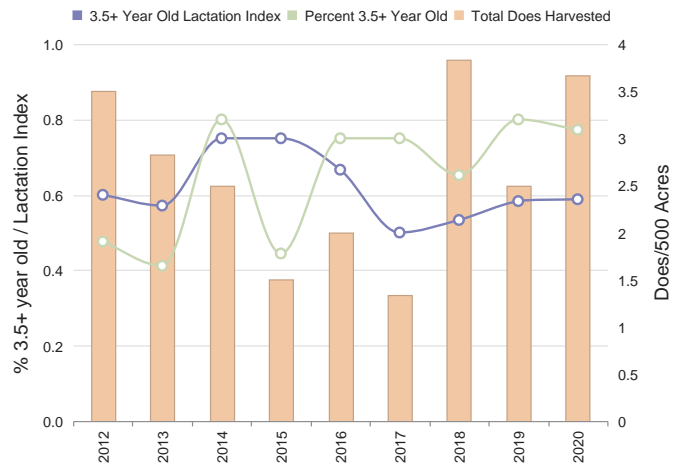

Deer Age Structure in Relation to Harvest and Lactation Rates