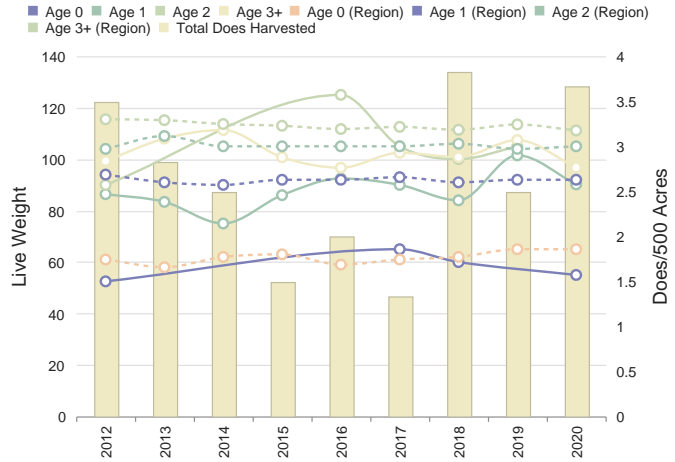

Harvest History

	Region Avg	2020	2019	2018	2017	2016	2015	2014	2013	2012	2011	2010	2009
Acres	12166.7	2611	3000	3000	3000	3000	3000	3000	3000	3000	3000	3000	3000
Total Deer	1775.4	35	34	42	40	32	33	22	31	40	59	84	59
Bucks	767.0	15	11	27	13	19	20	12	16	22	30	46	23
Does	1008.4	19	23	15	27	13	13	10	15	18	29	38	35
Acres/Deer	68	74	88	71	75	93	90	136	96	75	50	35	51
Bucks	158	166	272	111	230	157	150	250	187	136	100	65	130
Does	120	134	130	200	111	230	230	300	200	166	103	78	85

Deer Harvest History

	Region Avg	2020	2019	2018	2017	2016	2015	2014	2013	2012	2011	2010	2009
Does	1008.4	19.4	23	15	27	13	13	10	15	18	29	38	35
Acres/Doe	122.4	161.0	130	200	111	230	230	300	200	166	103	78	85
% .5 Does	4.6	11.2	4	N/A	7	23	N/A	N/A	N/A	N/A	27	7	5
# .5 Does	50.6	2.6	1	0	2	3	0	0	0	0	8	3	2
Avg Weight	62.4	61.3	55	N/A	60	65	N/A	N/A	N/A	N/A	52	64	55
% 1.5 Does	17.4	24.0	21	13	18	7	15	50	20	55	20	23	20
# 1.5 Does	180.6	4.8	5	2	5	1	2	5	3	10	6	9	7
Avg Weight	92.0	82.2	90	101	84	90	92	86	75	83	86	75	79
% 2.5 Does	14.0	17.1	N/A	6	11	7	7	N/A	N/A	N/A	17	7	14
# 2.5 Does	148.2	3.3	0	1	3	1	1	0	0	0	5	3	5
Avg Weight	105.0	95.6	N/A	105	100	105	125	N/A	N/A	N/A	90	111	92
% 3.5+ Does	60.2	56.9	73	80	55	46	69	40	80	38	34	60	60
# 3.5+ Does	610.0	11.1	17	12	15	6	9	4	12	7	10	23	21
Avg Weight	111.2	98.9	96	107	100	102	96	100	111	110	99	98	102
% Lactation	N/A	-											
1.5	4.8	24.0	0	0	0	0	0	0	33	0	0	0	0
2.5	42.4	59.7	N/A	0	66	100	0	N/A	N/A	N/A	20	33	40
2.5+	56.6	57.5	58	53	55	57	60	75	75	57	46	50	57
3.5+	60.0	61.0	58	58	53	50	66	75	75	57	60	52	61

Deer Weights with Harvest