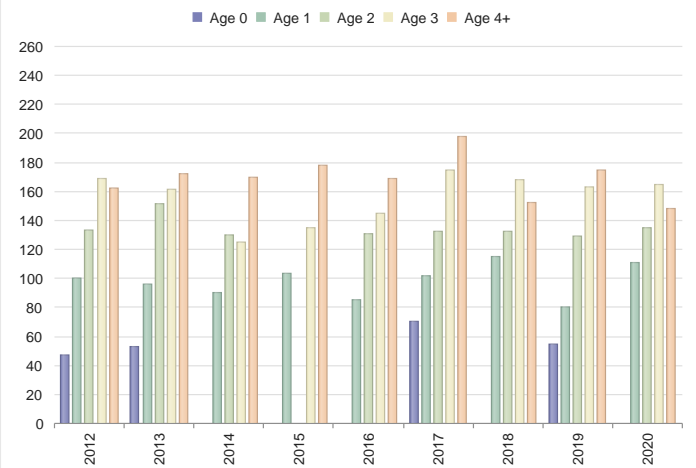

Buck Live Weights