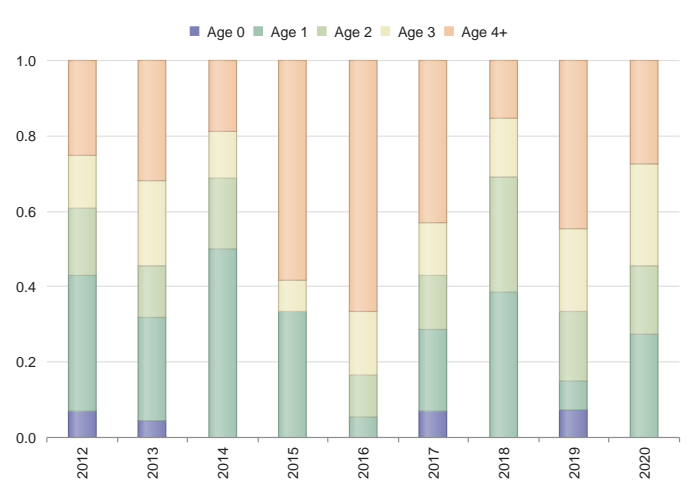

Comments

% Bucks by Age Class