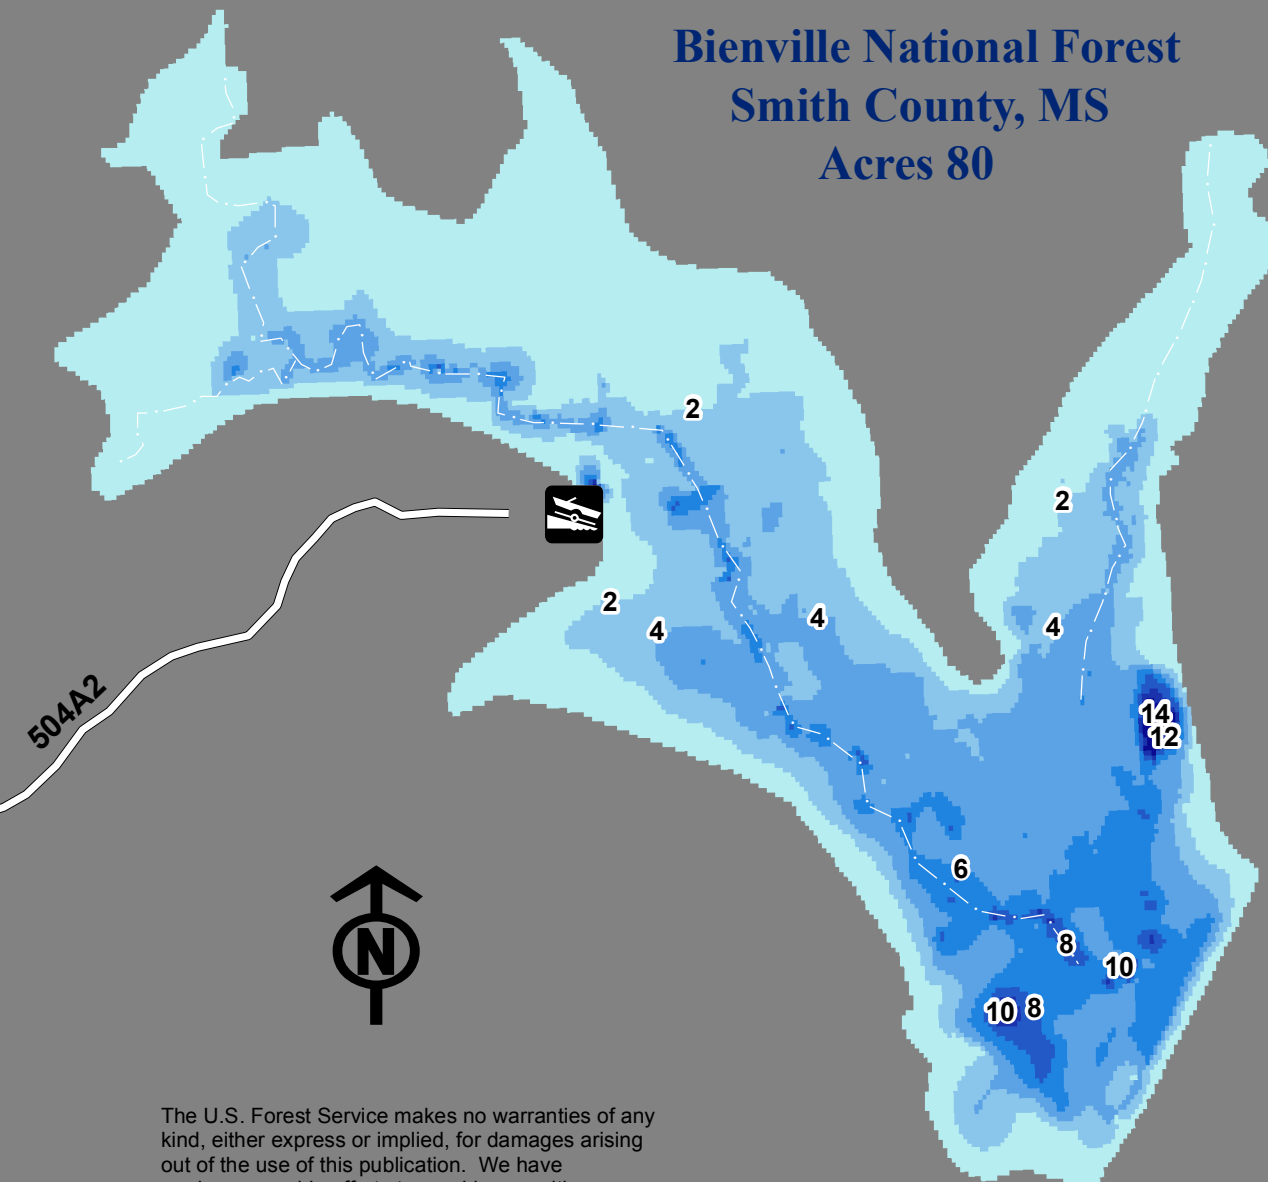

# Tishkill Lake

Bienville National Forest  
Smith County, MS  
Acres 80

## Vicinity Map

## 2' Contour Intervals