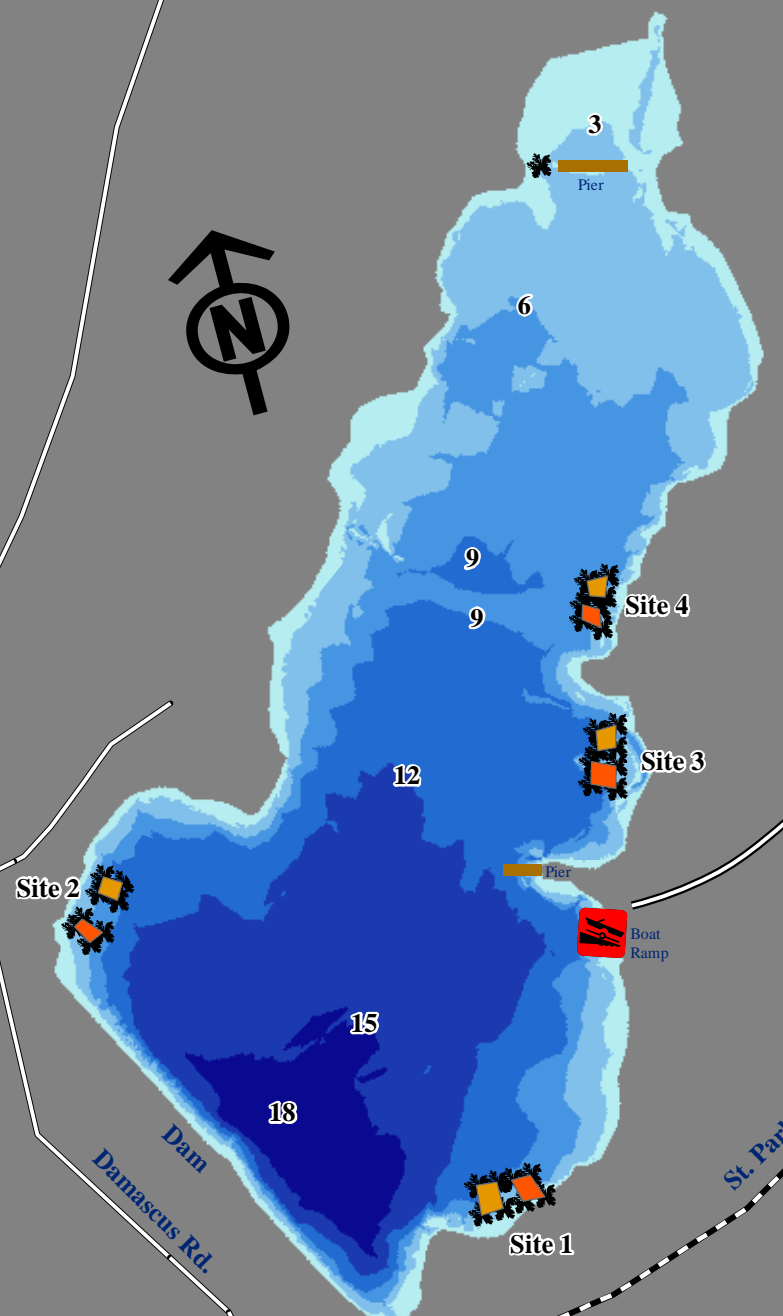

Vicinity Map

Description

Depth

Updated 11/2017

English Lake

Holmes County State Park
Holmes County, MS
Acres 45

1,700 850 0 1,700 Feet

Site 1 Artificial Cover	2060 ft ²
Site 1 Natural Cover	2588 ft ²
Site 2 Artificial Cover	1288 ft ²
Site 2 Natural Cover	1477 ft ²
Site 3 Artificial Cover	2274 ft ²
Site 3 Natural Cover	1683 ft ²
Site 4 Artificial Cover	1221 ft ²
Site 4 Natural Cover	1321 ft ²
Total	
Artificial Cover	6843 ft ²
Natural Cover	7069 ft ²

Bureau of Fisheries

The MDWFP makes no warranties of any kind, either express or implied, for damages arising out of the use of this publication. We have made reasonable efforts to provide you with accurate maps, but we cannot exclude the possibility of errors or changes in actual conditions. Map Published by the Mississippi Department of Wildlife Fisheries and Parks GIS Lab.

3' Contour Intervals