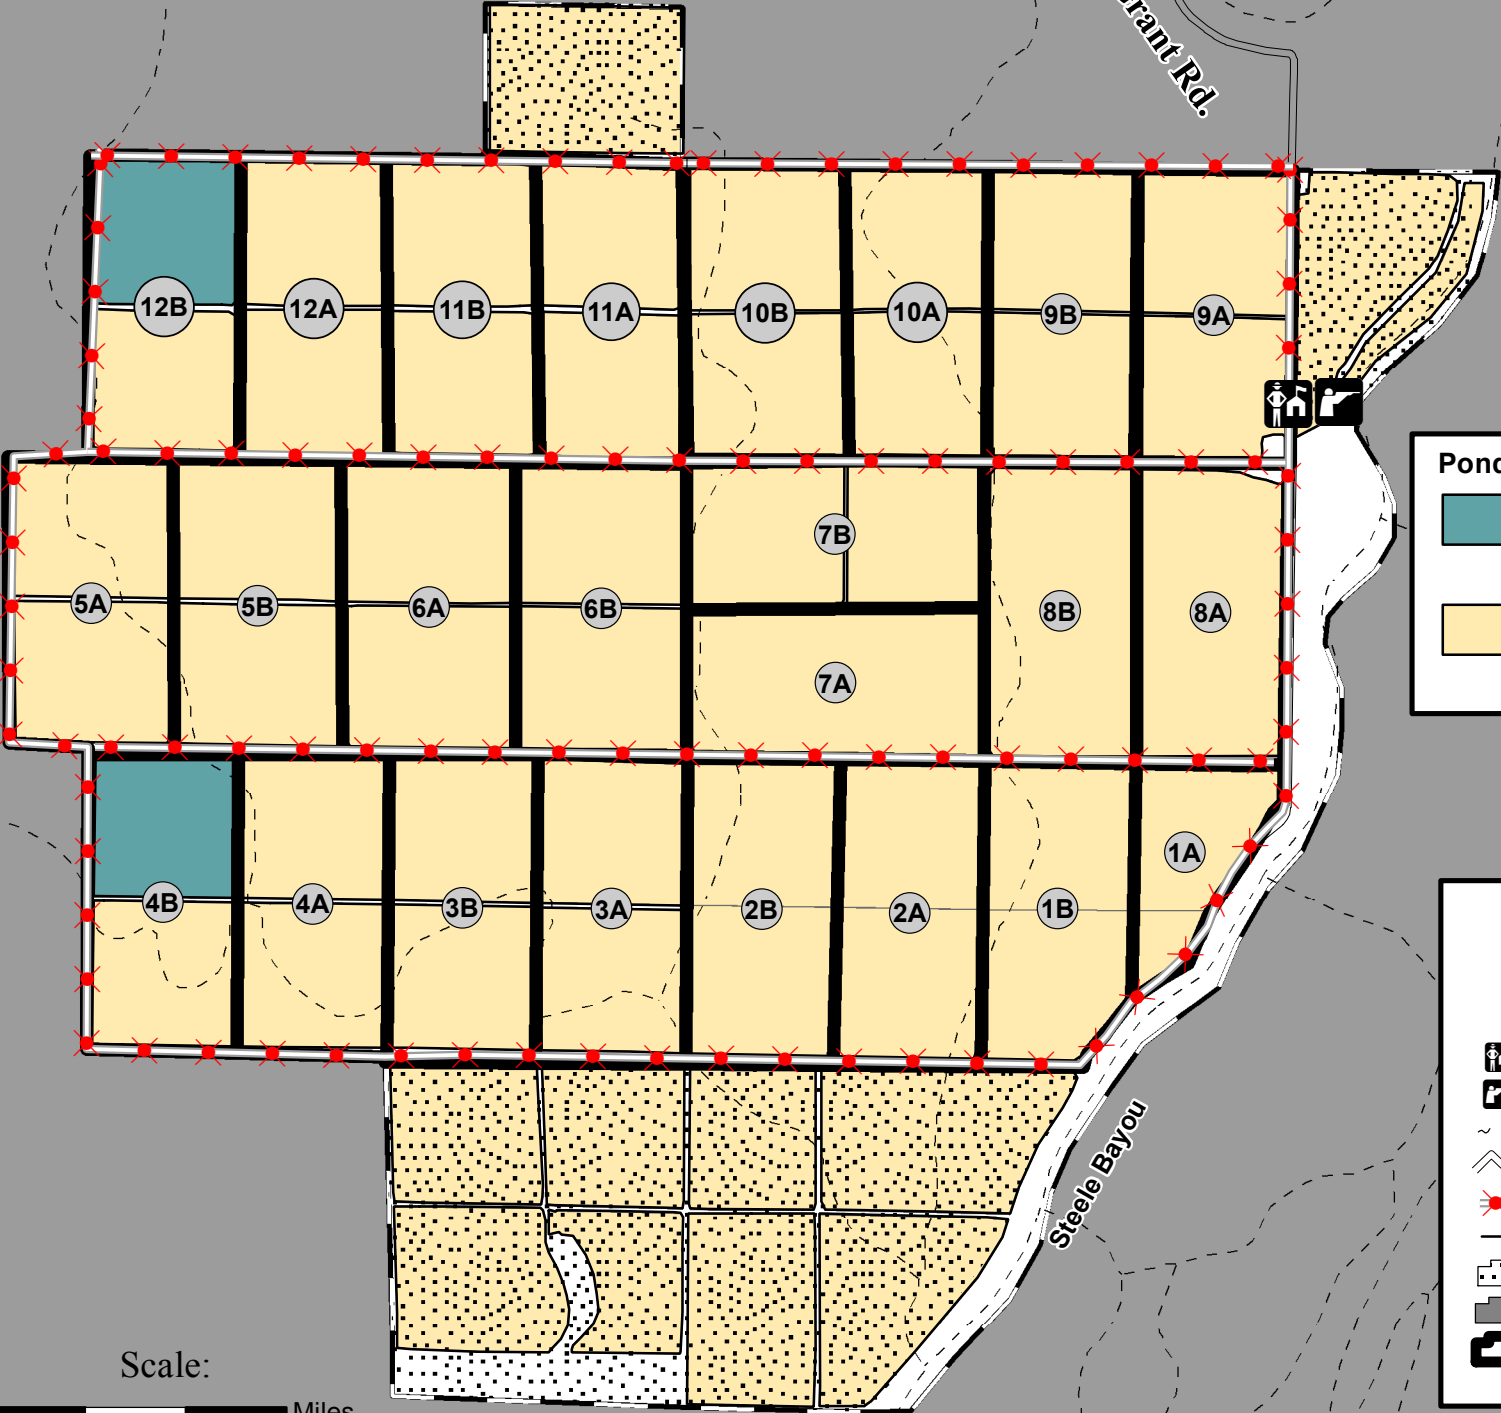

Howard Miller WMA
2,400 acres

Grant Rd.

Pond Legend

- Teal Ponds (Hunting Allowed)
- Ponds (No Teal Hunting Allowed)

Howard Miller WMA
2020 Teal Hunting

Legend

- Headquarters
- Check Station
- Streams
- County Road
- ATV Trail
- Levee
- "NO" Hunting
- Private
- Hunting Units

N

Scale: