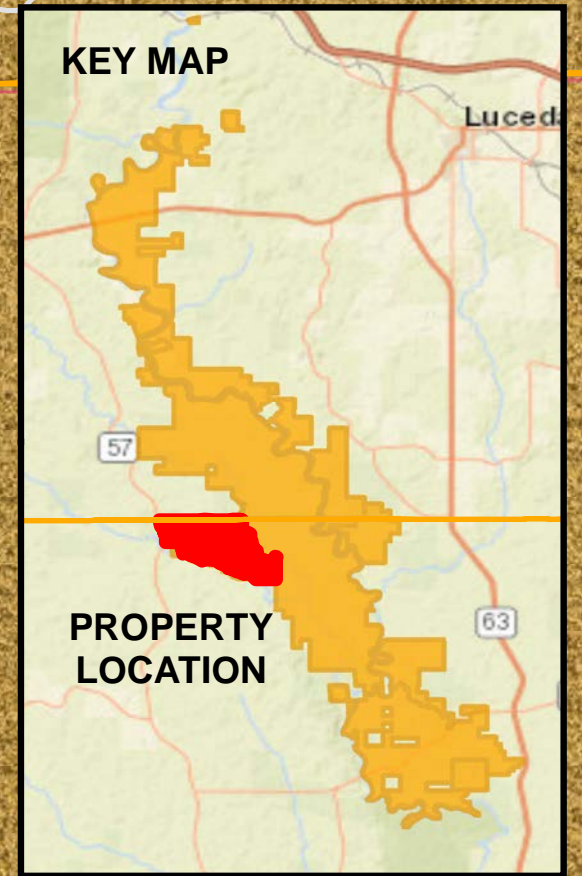

GEORGE COUNTY

JACKSON COUNTY

HOUSE

Black
Creek

Creek

Red
Creek

Creek

Pascagoula River
WMA

Pascagoula River
WMA

57

Luced

57

63

**LAND BETWEEN THE CREEKS PROPERTY
PASCAGOULA RIVER WMA
ACRES 2396±**