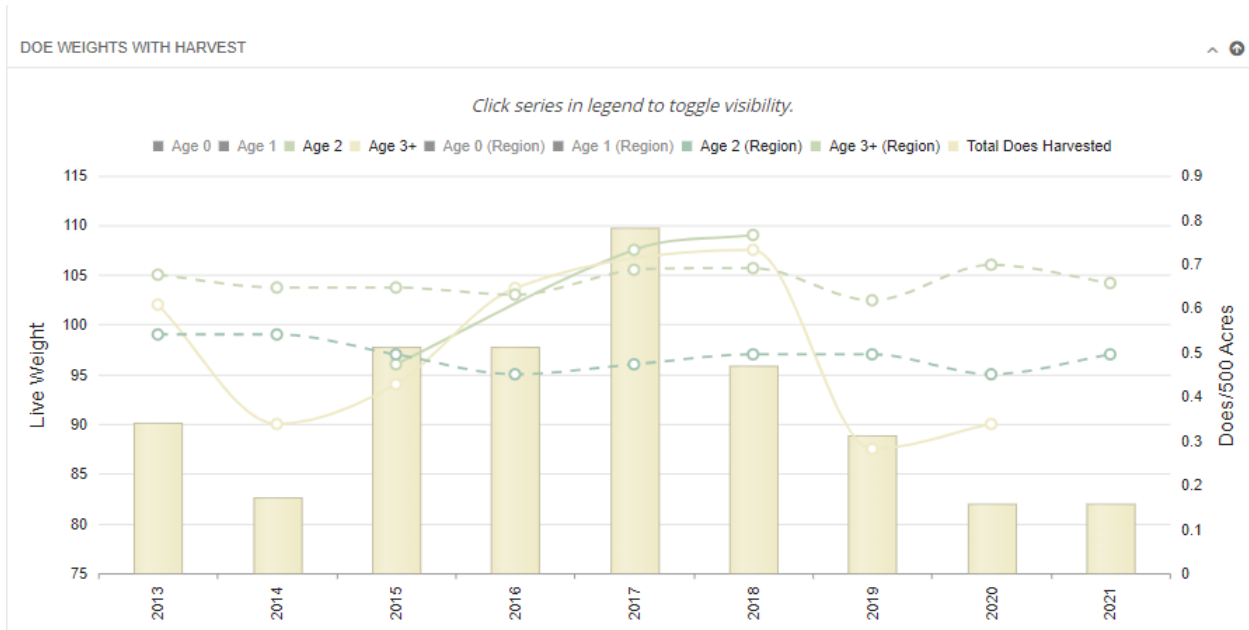

John Bell harvested doe weights VS regional harvested doe weights