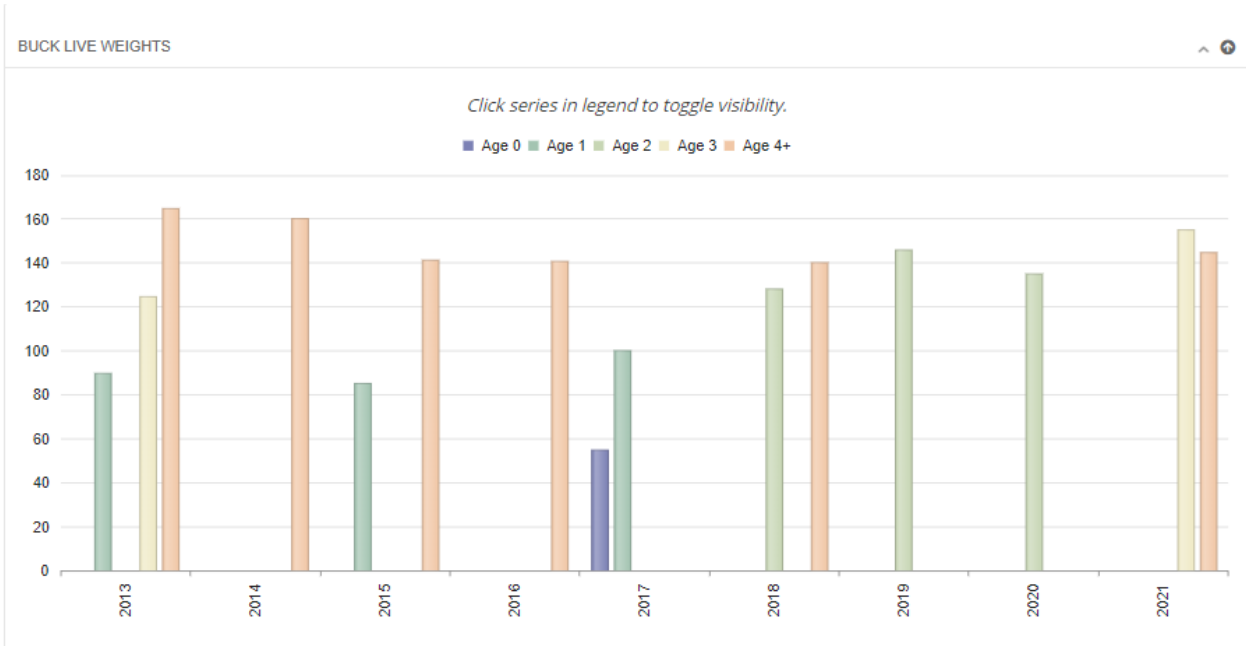

John Bell buck weights (live weight) by age class