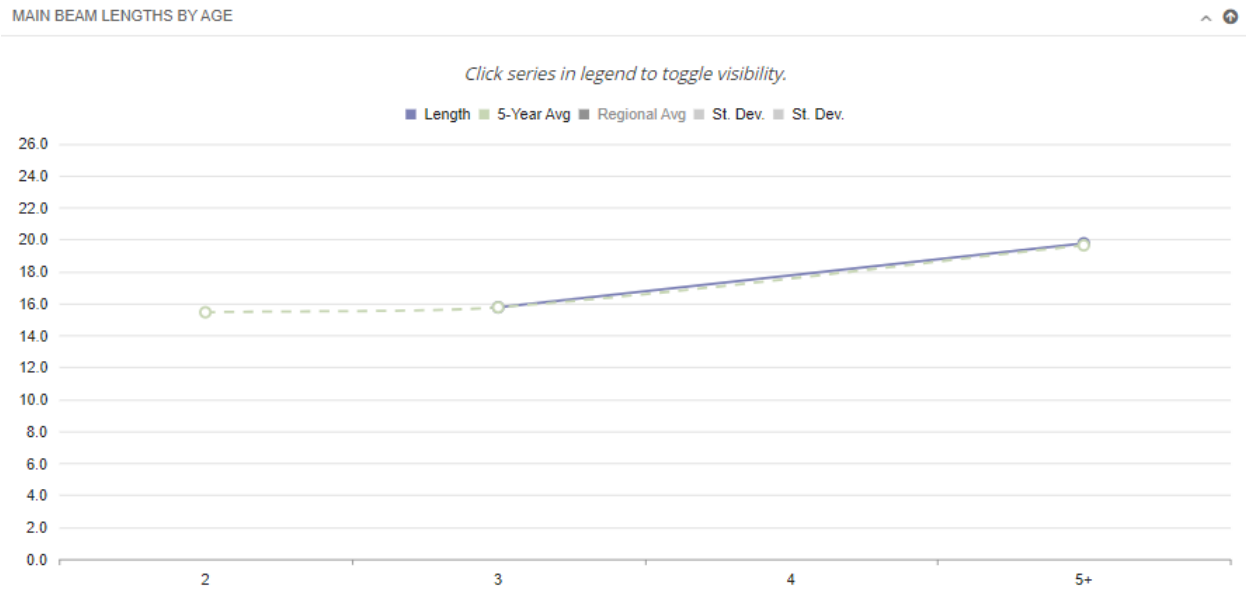

John Bell main beam lengths by age class