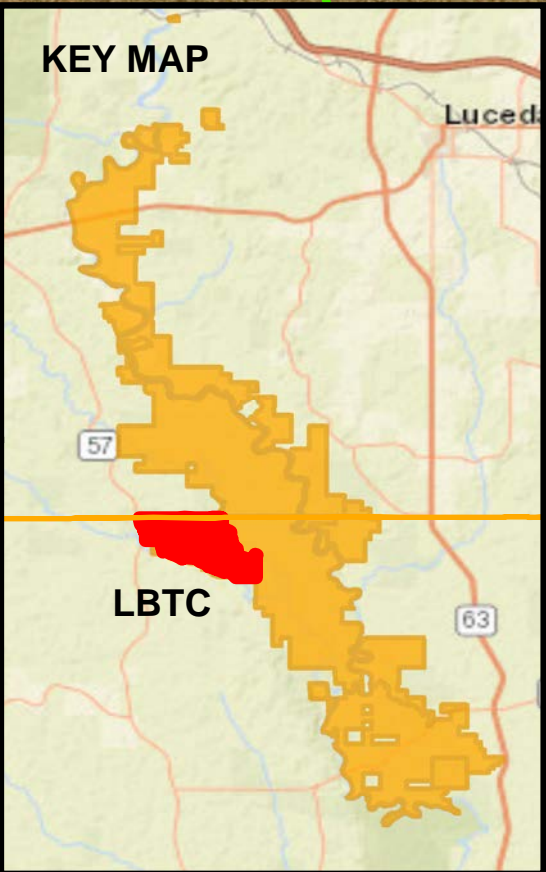

GEORGE COUNTY  
JACKSON COUNTY

HOUSE

Pascagoula River  
WMA

Pascagoula River  
WMA

Red

Creek

Black

Creek

Pascagoula River  
WMA

**Legend**

-  PERMIT & DEER DATA STATION
-  VEHICLE
-  ATV TRAIL
-  VEHICLE PARKING
-  ATV PARKING
-  STILL HUNTING BOUNDARY
-  NO HUNTING

2023

**LAND BETWEEN THE CREEKS  
PASCAGOULA RIVER WMA  
ACRES 2396±**