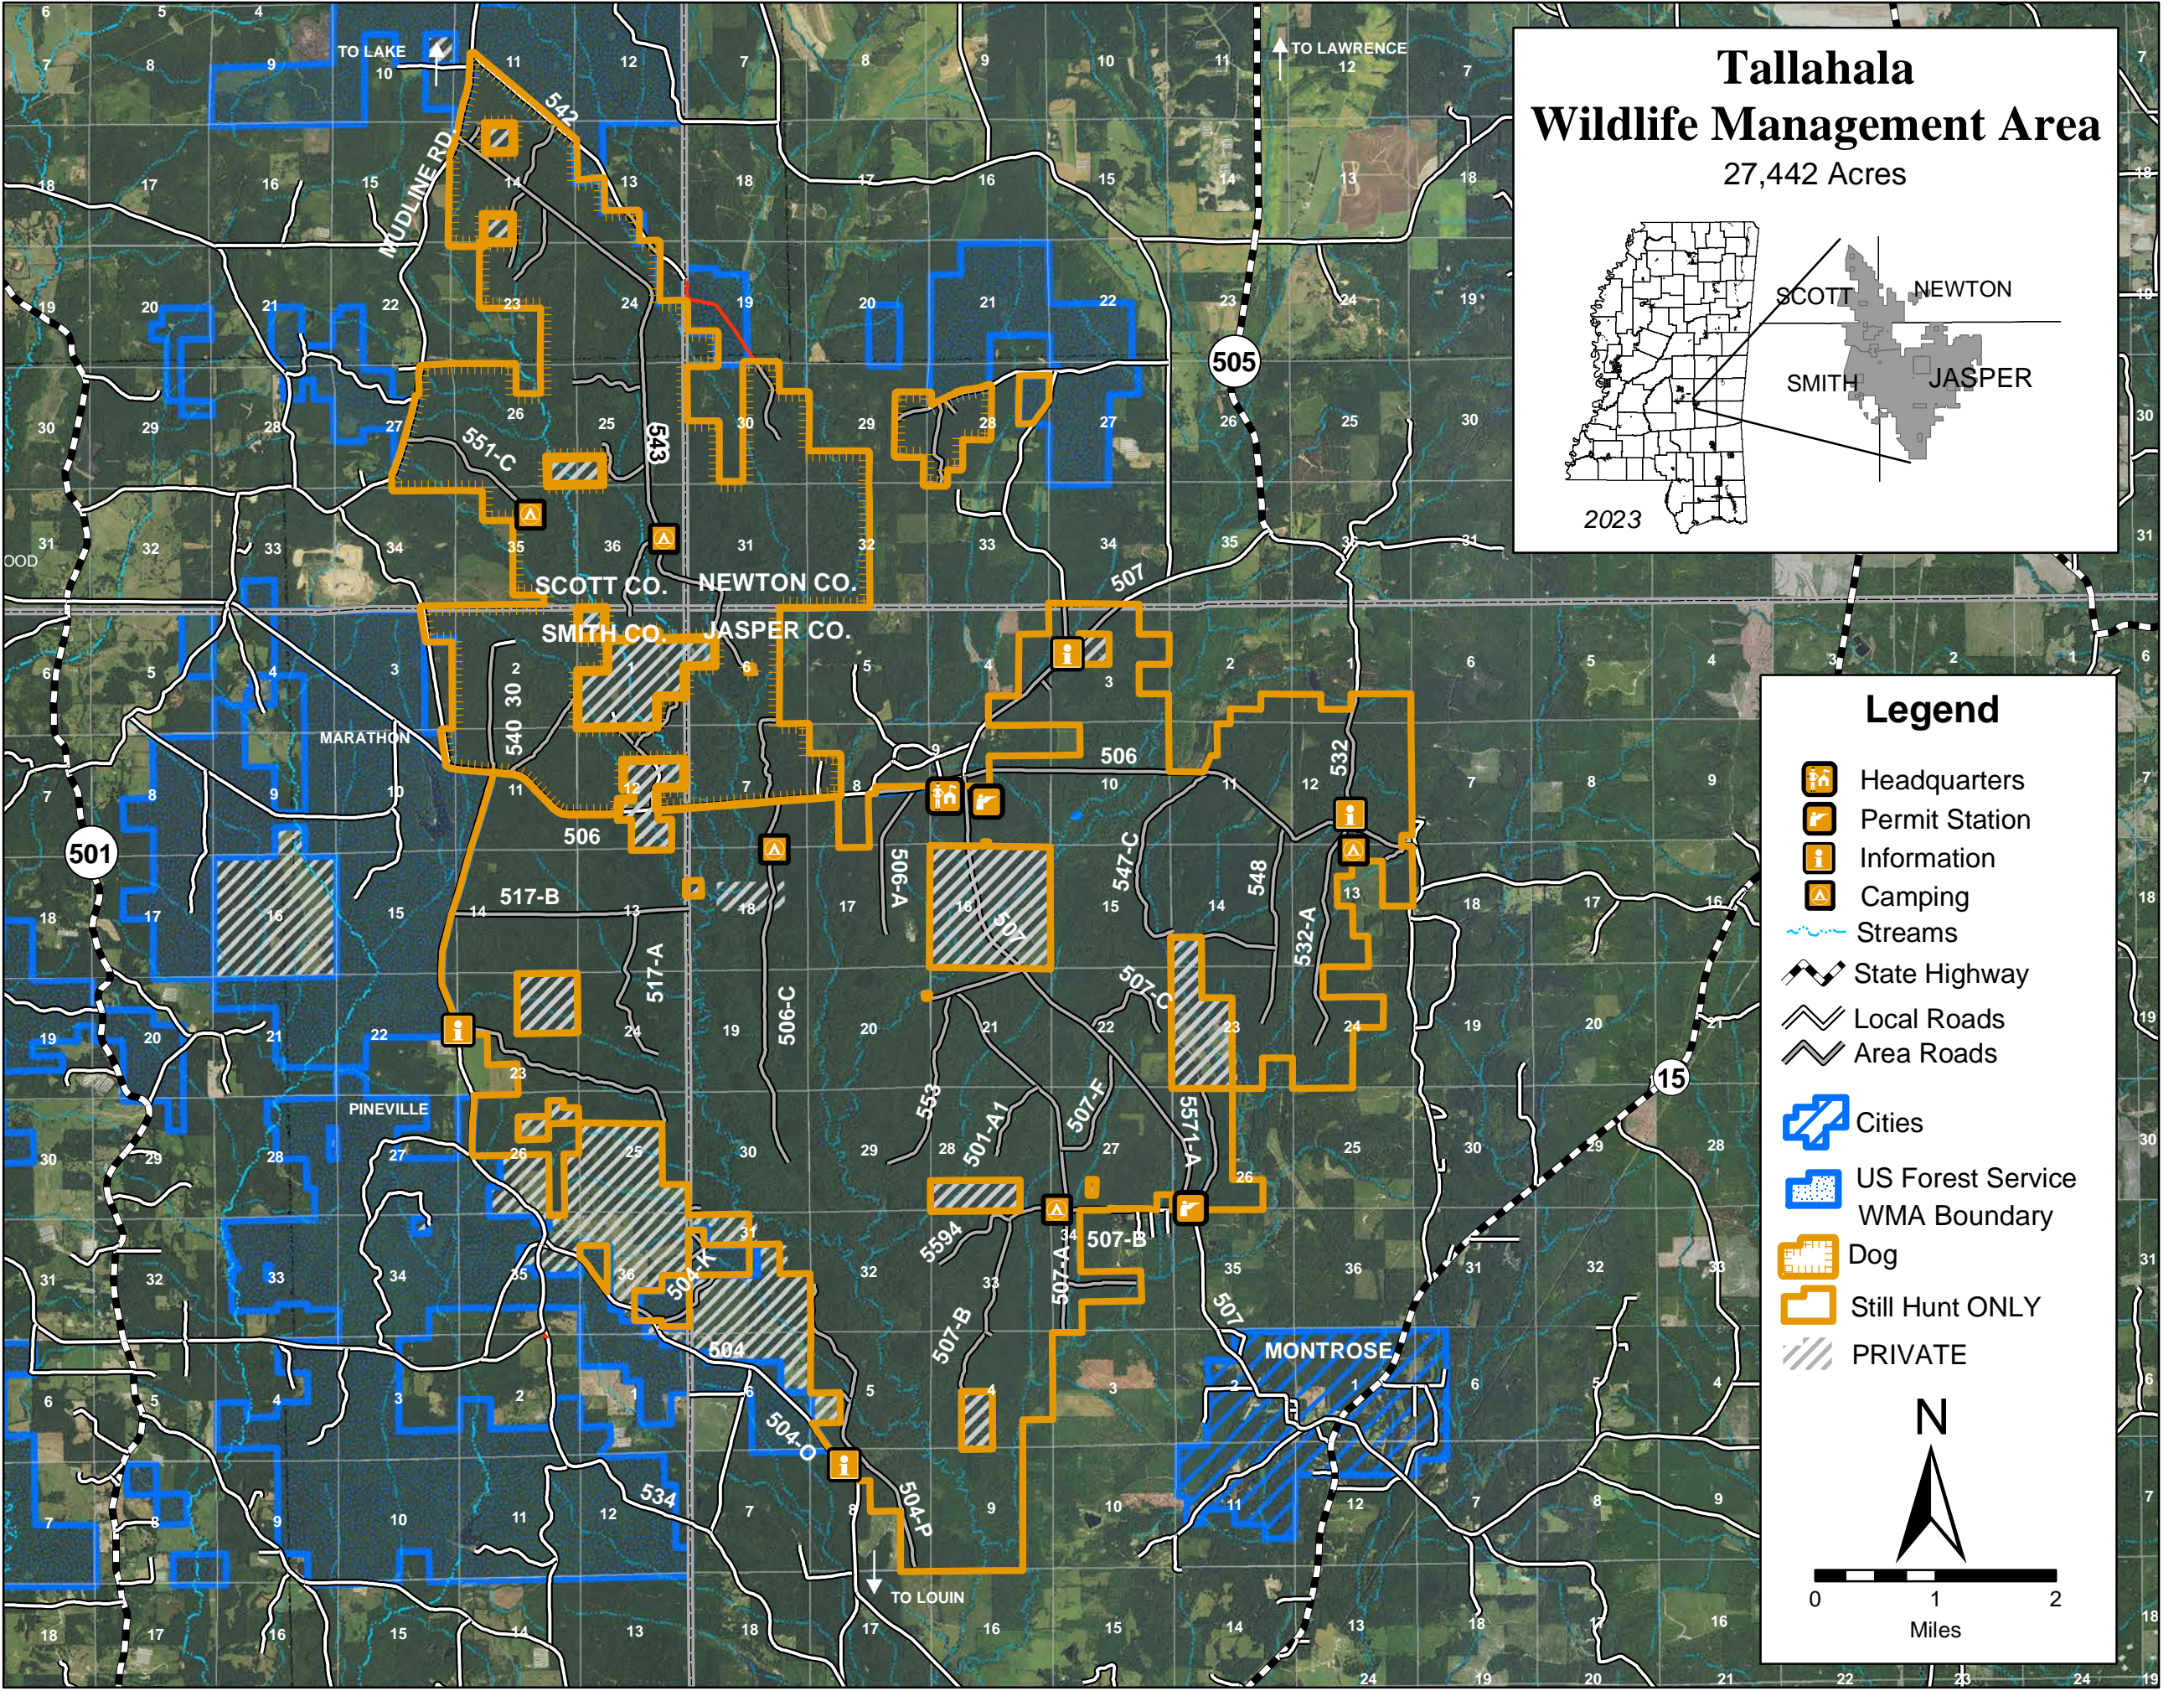

Tallahala Wildlife Management Area

27,442 Acres

Legend

- Headquarters
- Permit Station
- Information
- Camping
- Streams
- State Highway
- Local Roads
- Area Roads
- Cities
- US Forest Service
WMA Boundary
- Dog
- Still Hunt ONLY
- PRIVATE