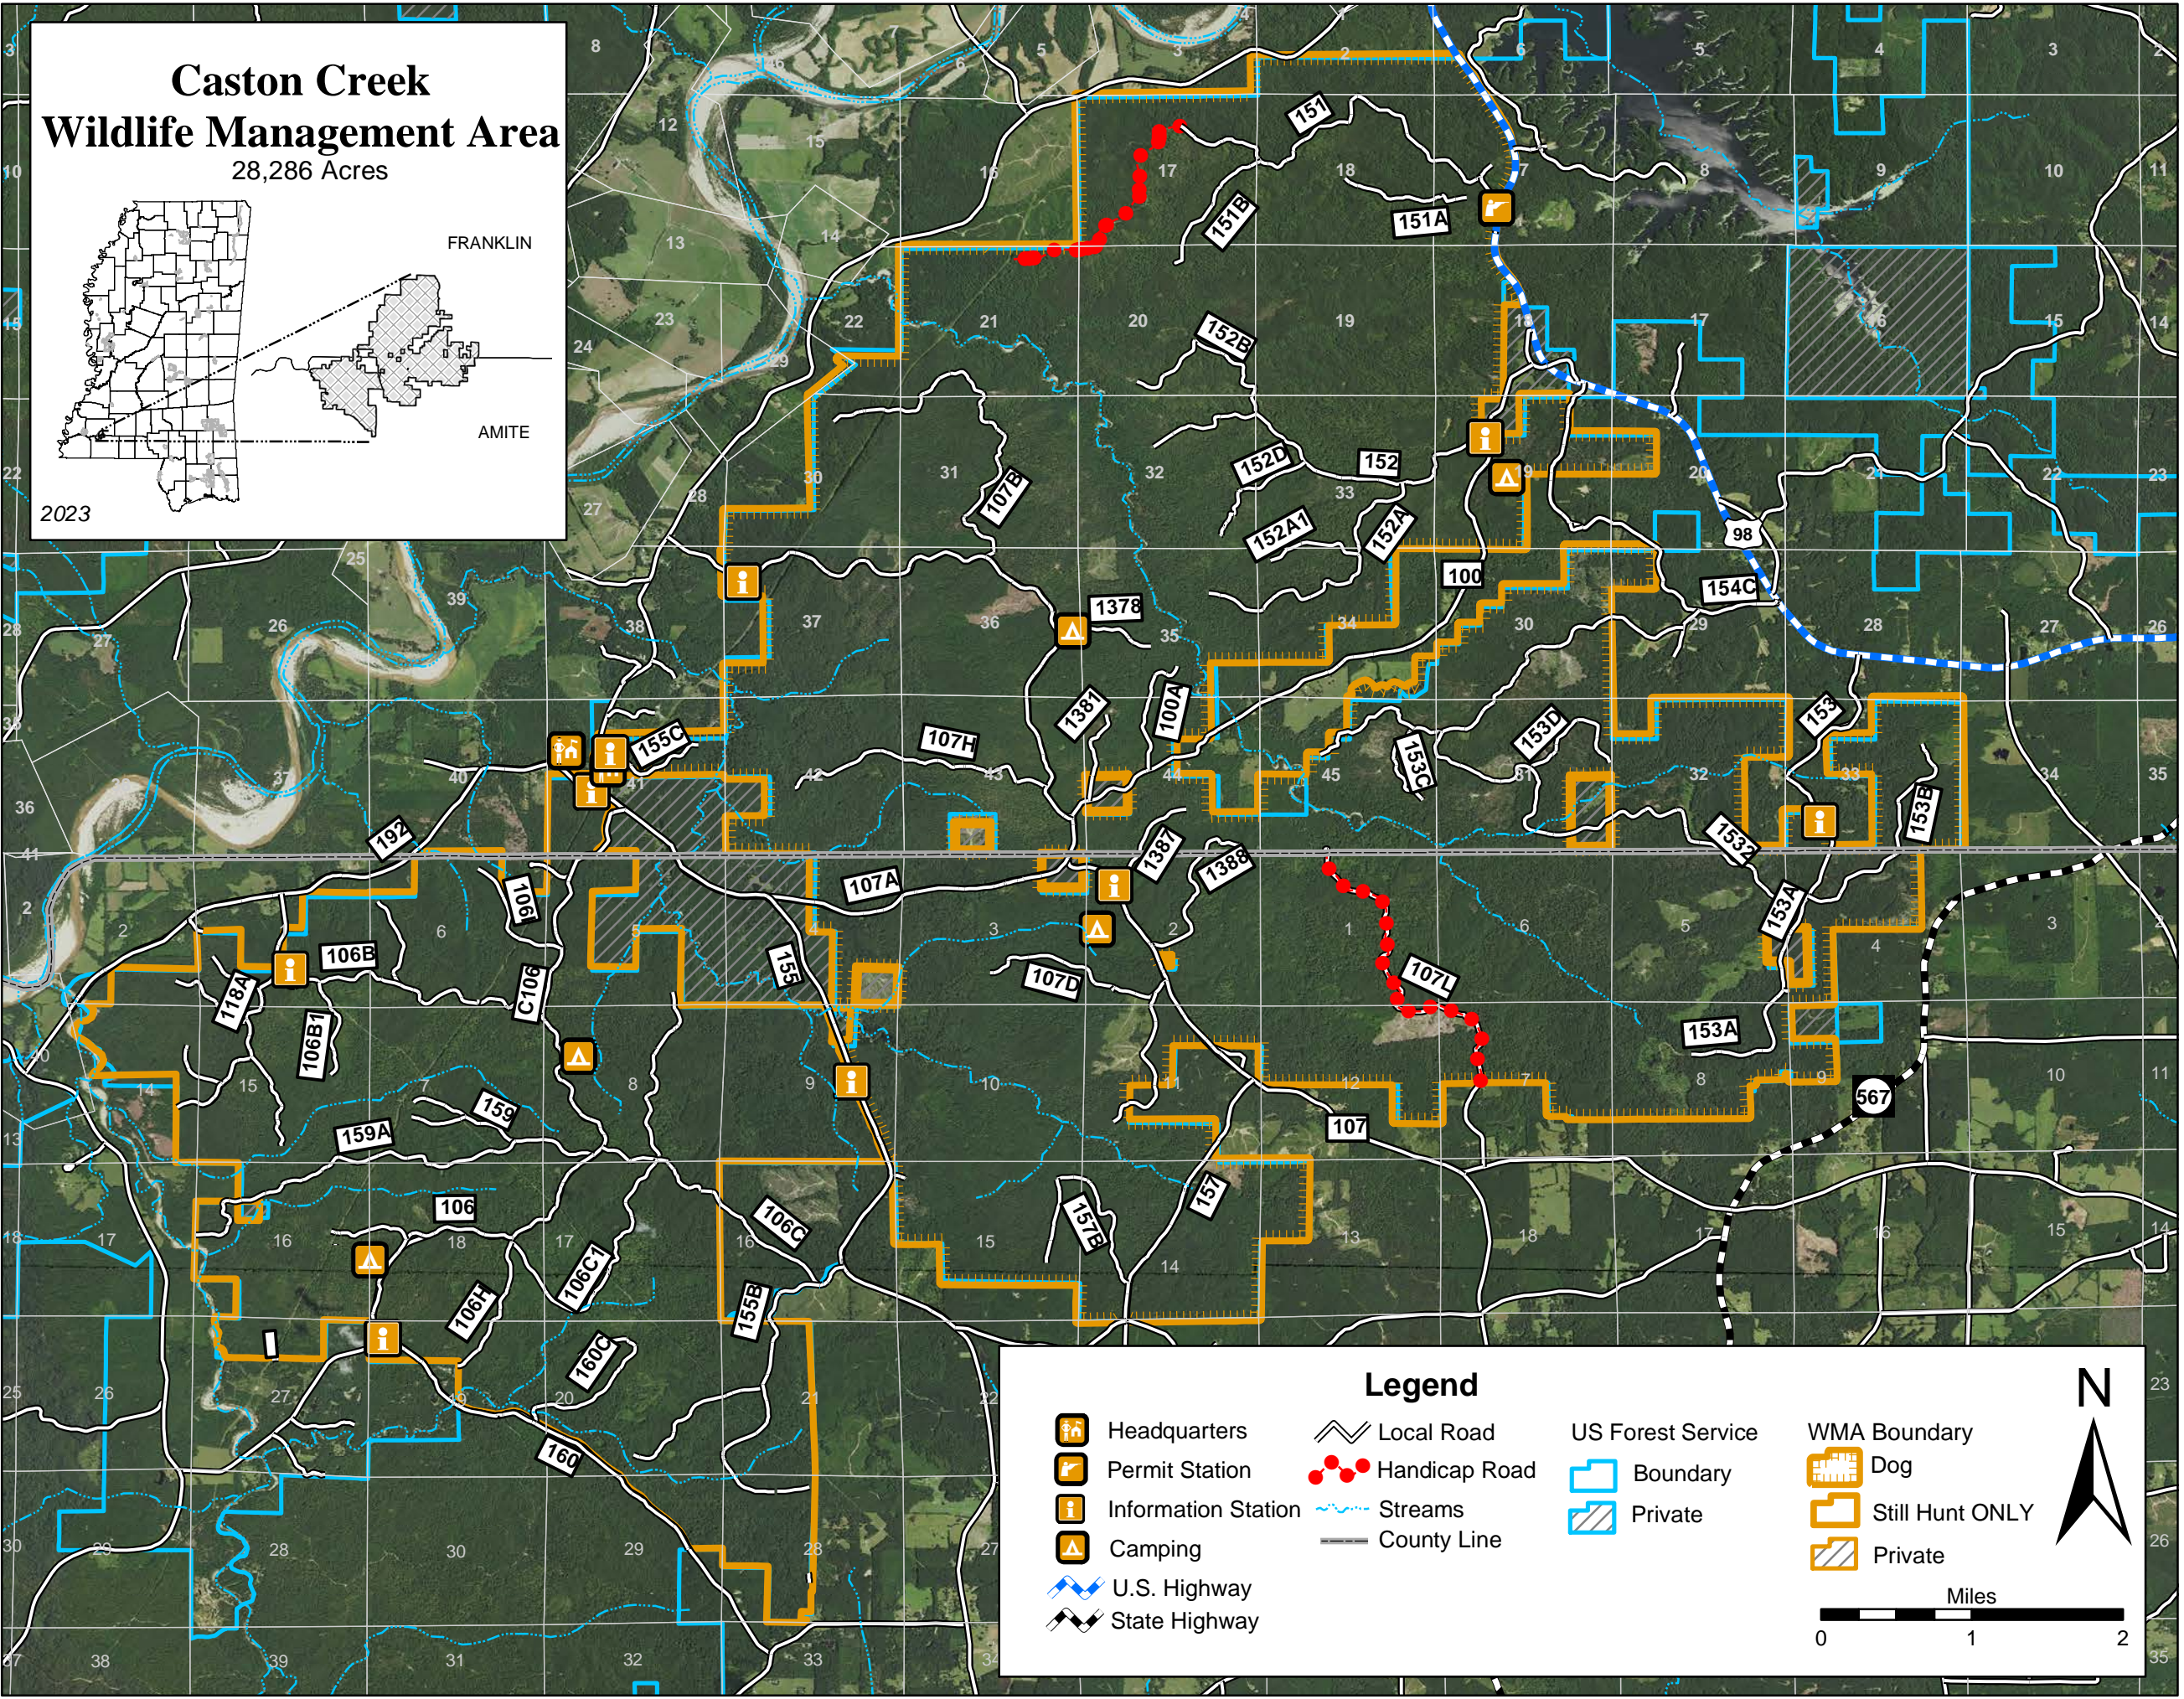

Caston Creek Wildlife Management Area

28,286 Acres

FRANKLIN

AMITE

2023

Legend

Headquarters	Local Road	US Forest Service Boundary	Dog
Permit Station	Handicap Road	Private	Still Hunt ONLY
Information Station	Streams	County Line	Private
Camping	U.S. Highway		
State Highway			

Miles

0 1 2