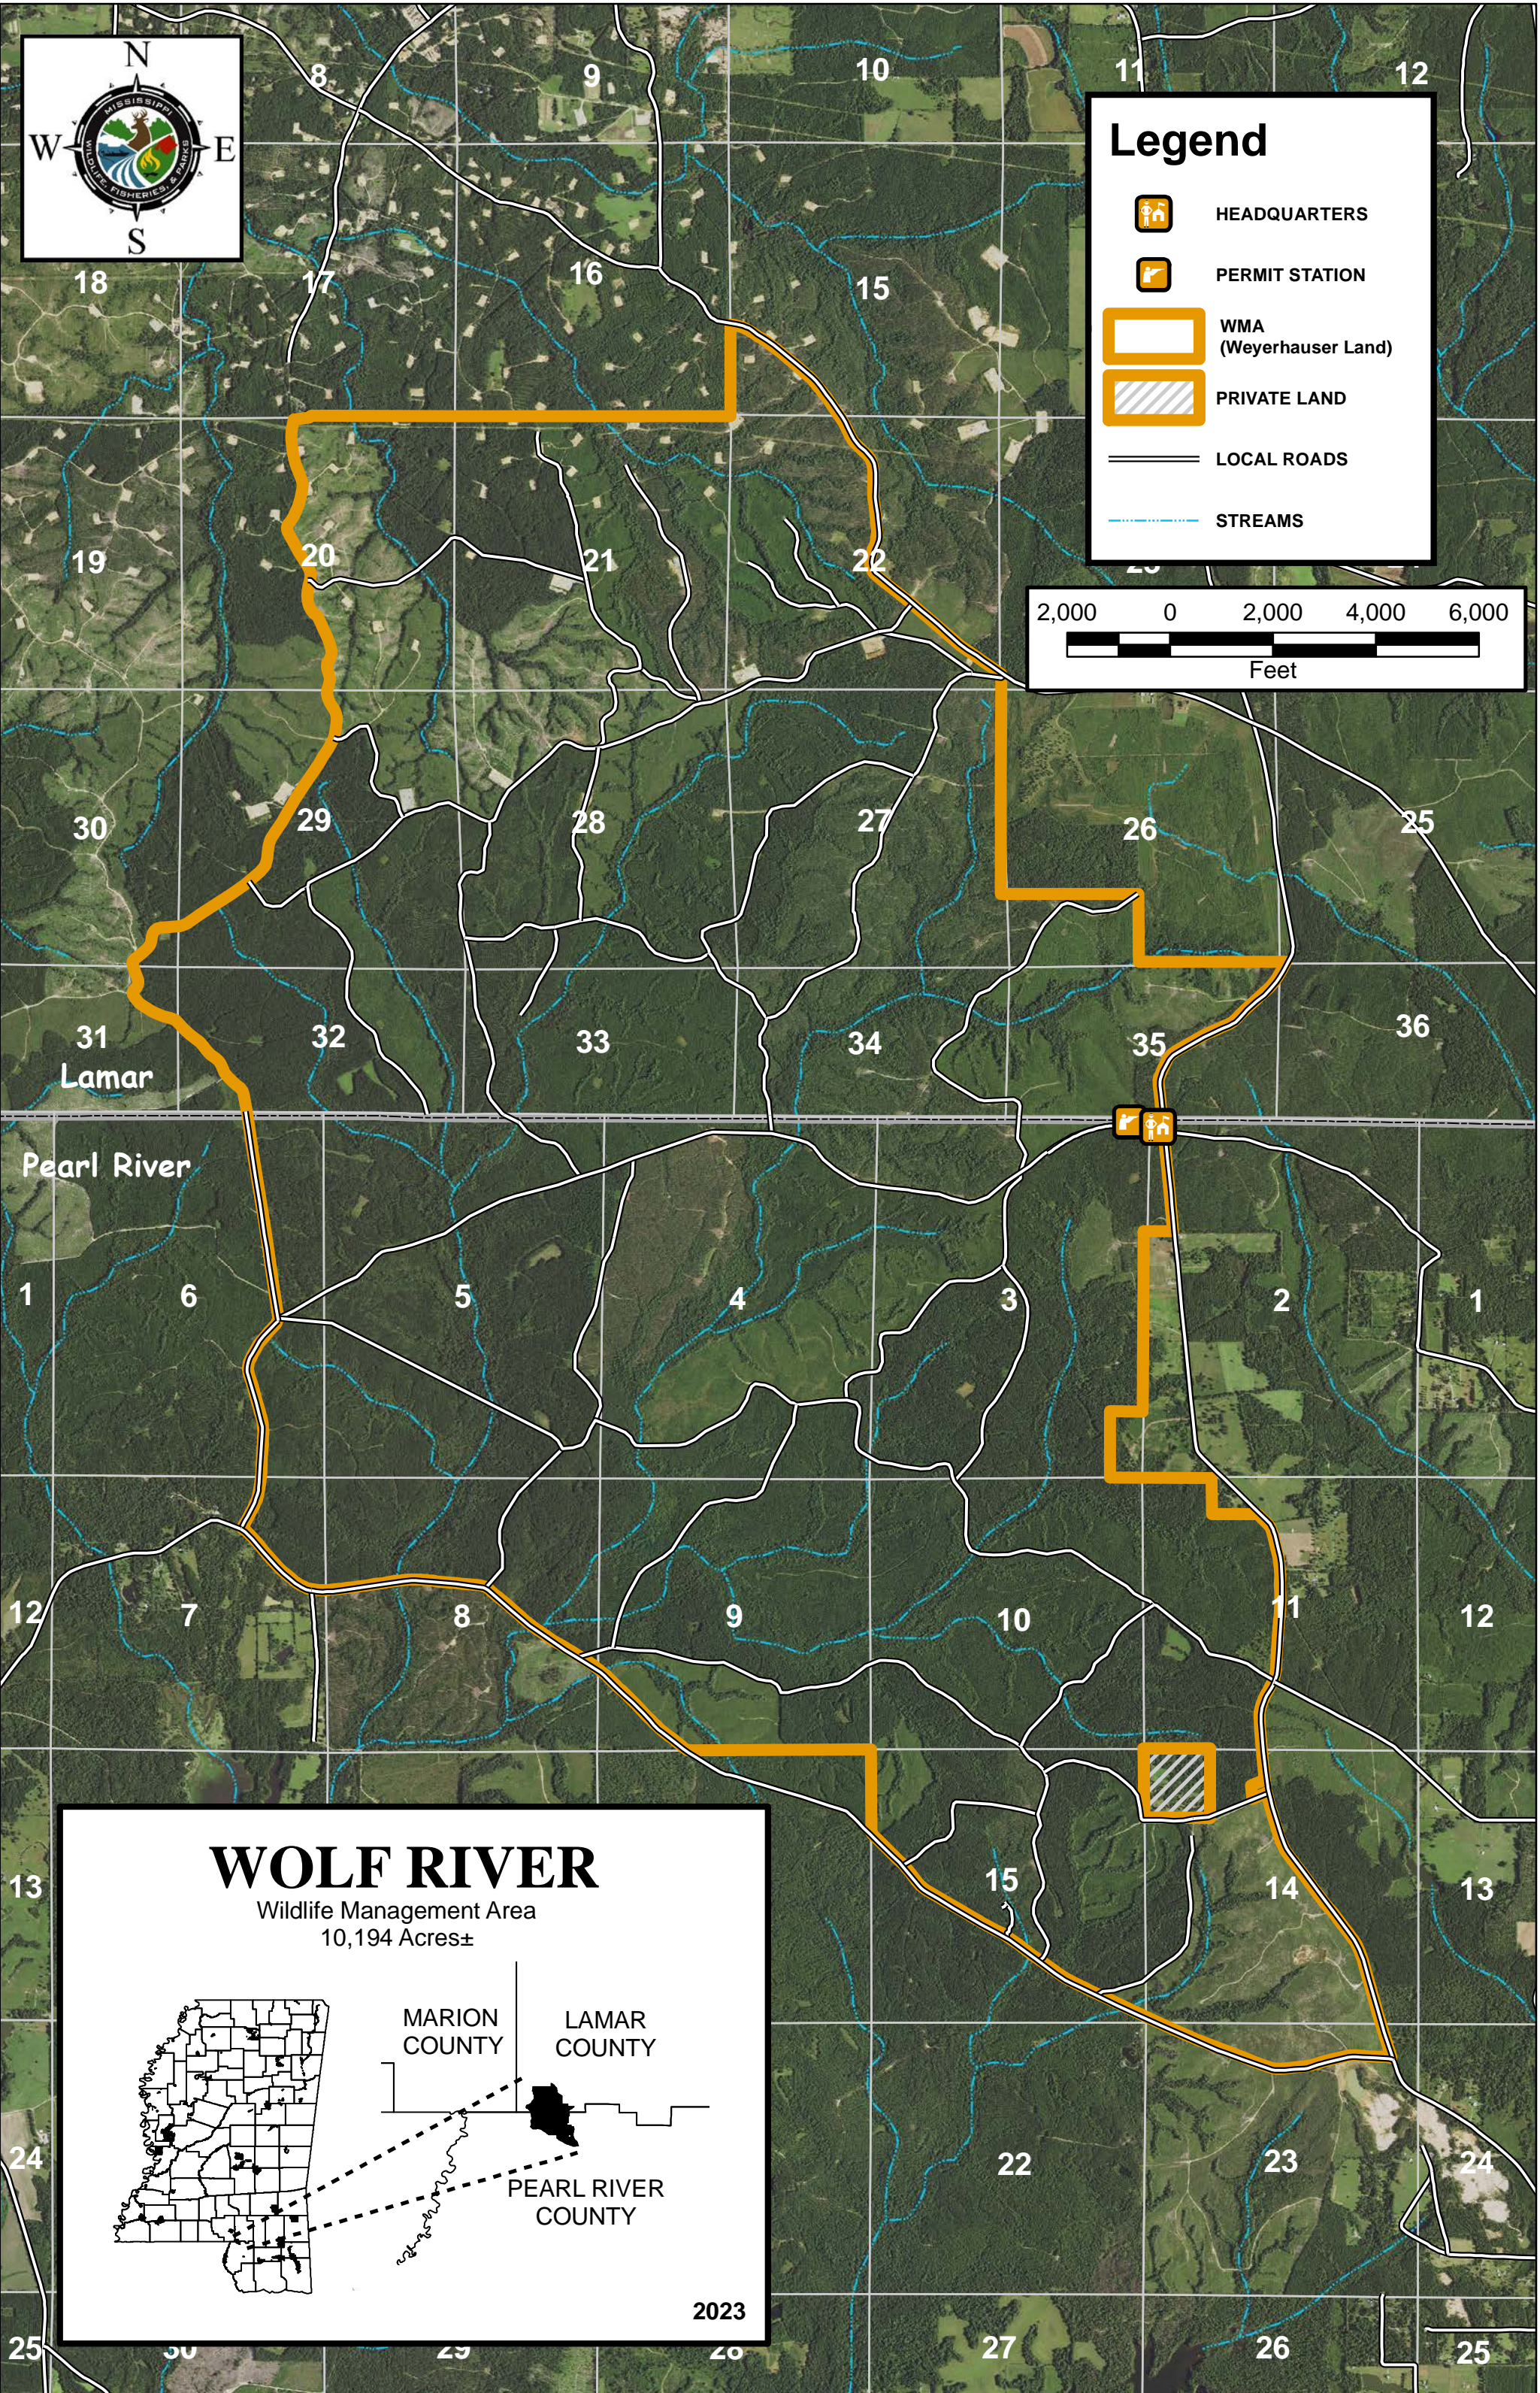

Legend

- HEADQUARTERS
- PERMIT STATION
- WMA (Weyerhaeuser Land)
- PRIVATE LAND
- LOCAL ROADS
- STREAMS

WOLF RIVER

Wildlife Management Area
10,194 Acres±

MARION COUNTY LAMAR COUNTY
PEARL RIVER COUNTY

2023