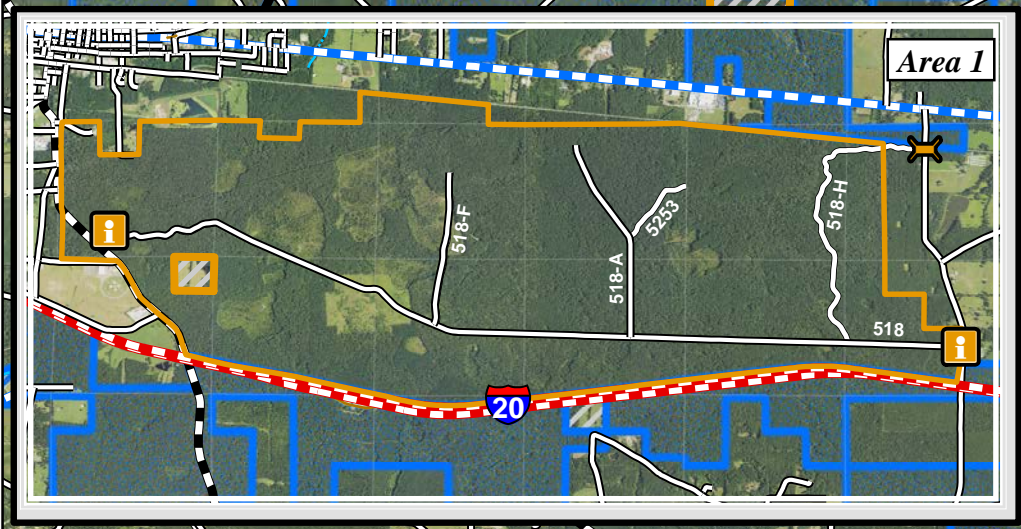

Caney Creek Wildlife Management Area

27,991 Acres

SCOTT
SMITH

2024

Legend

- Headquarters
- Permit Station
- Information
- Camping
- Gate Closed
- Streams
- Area Roads
- Local Road
- State Highway
- U.S. Highway
- Interstate
- Cities
- US Forest Service WMA Boundary
- Dog
- Still Hunt ONLY
- PRIVATE

Area 3

Area 2

Area 1