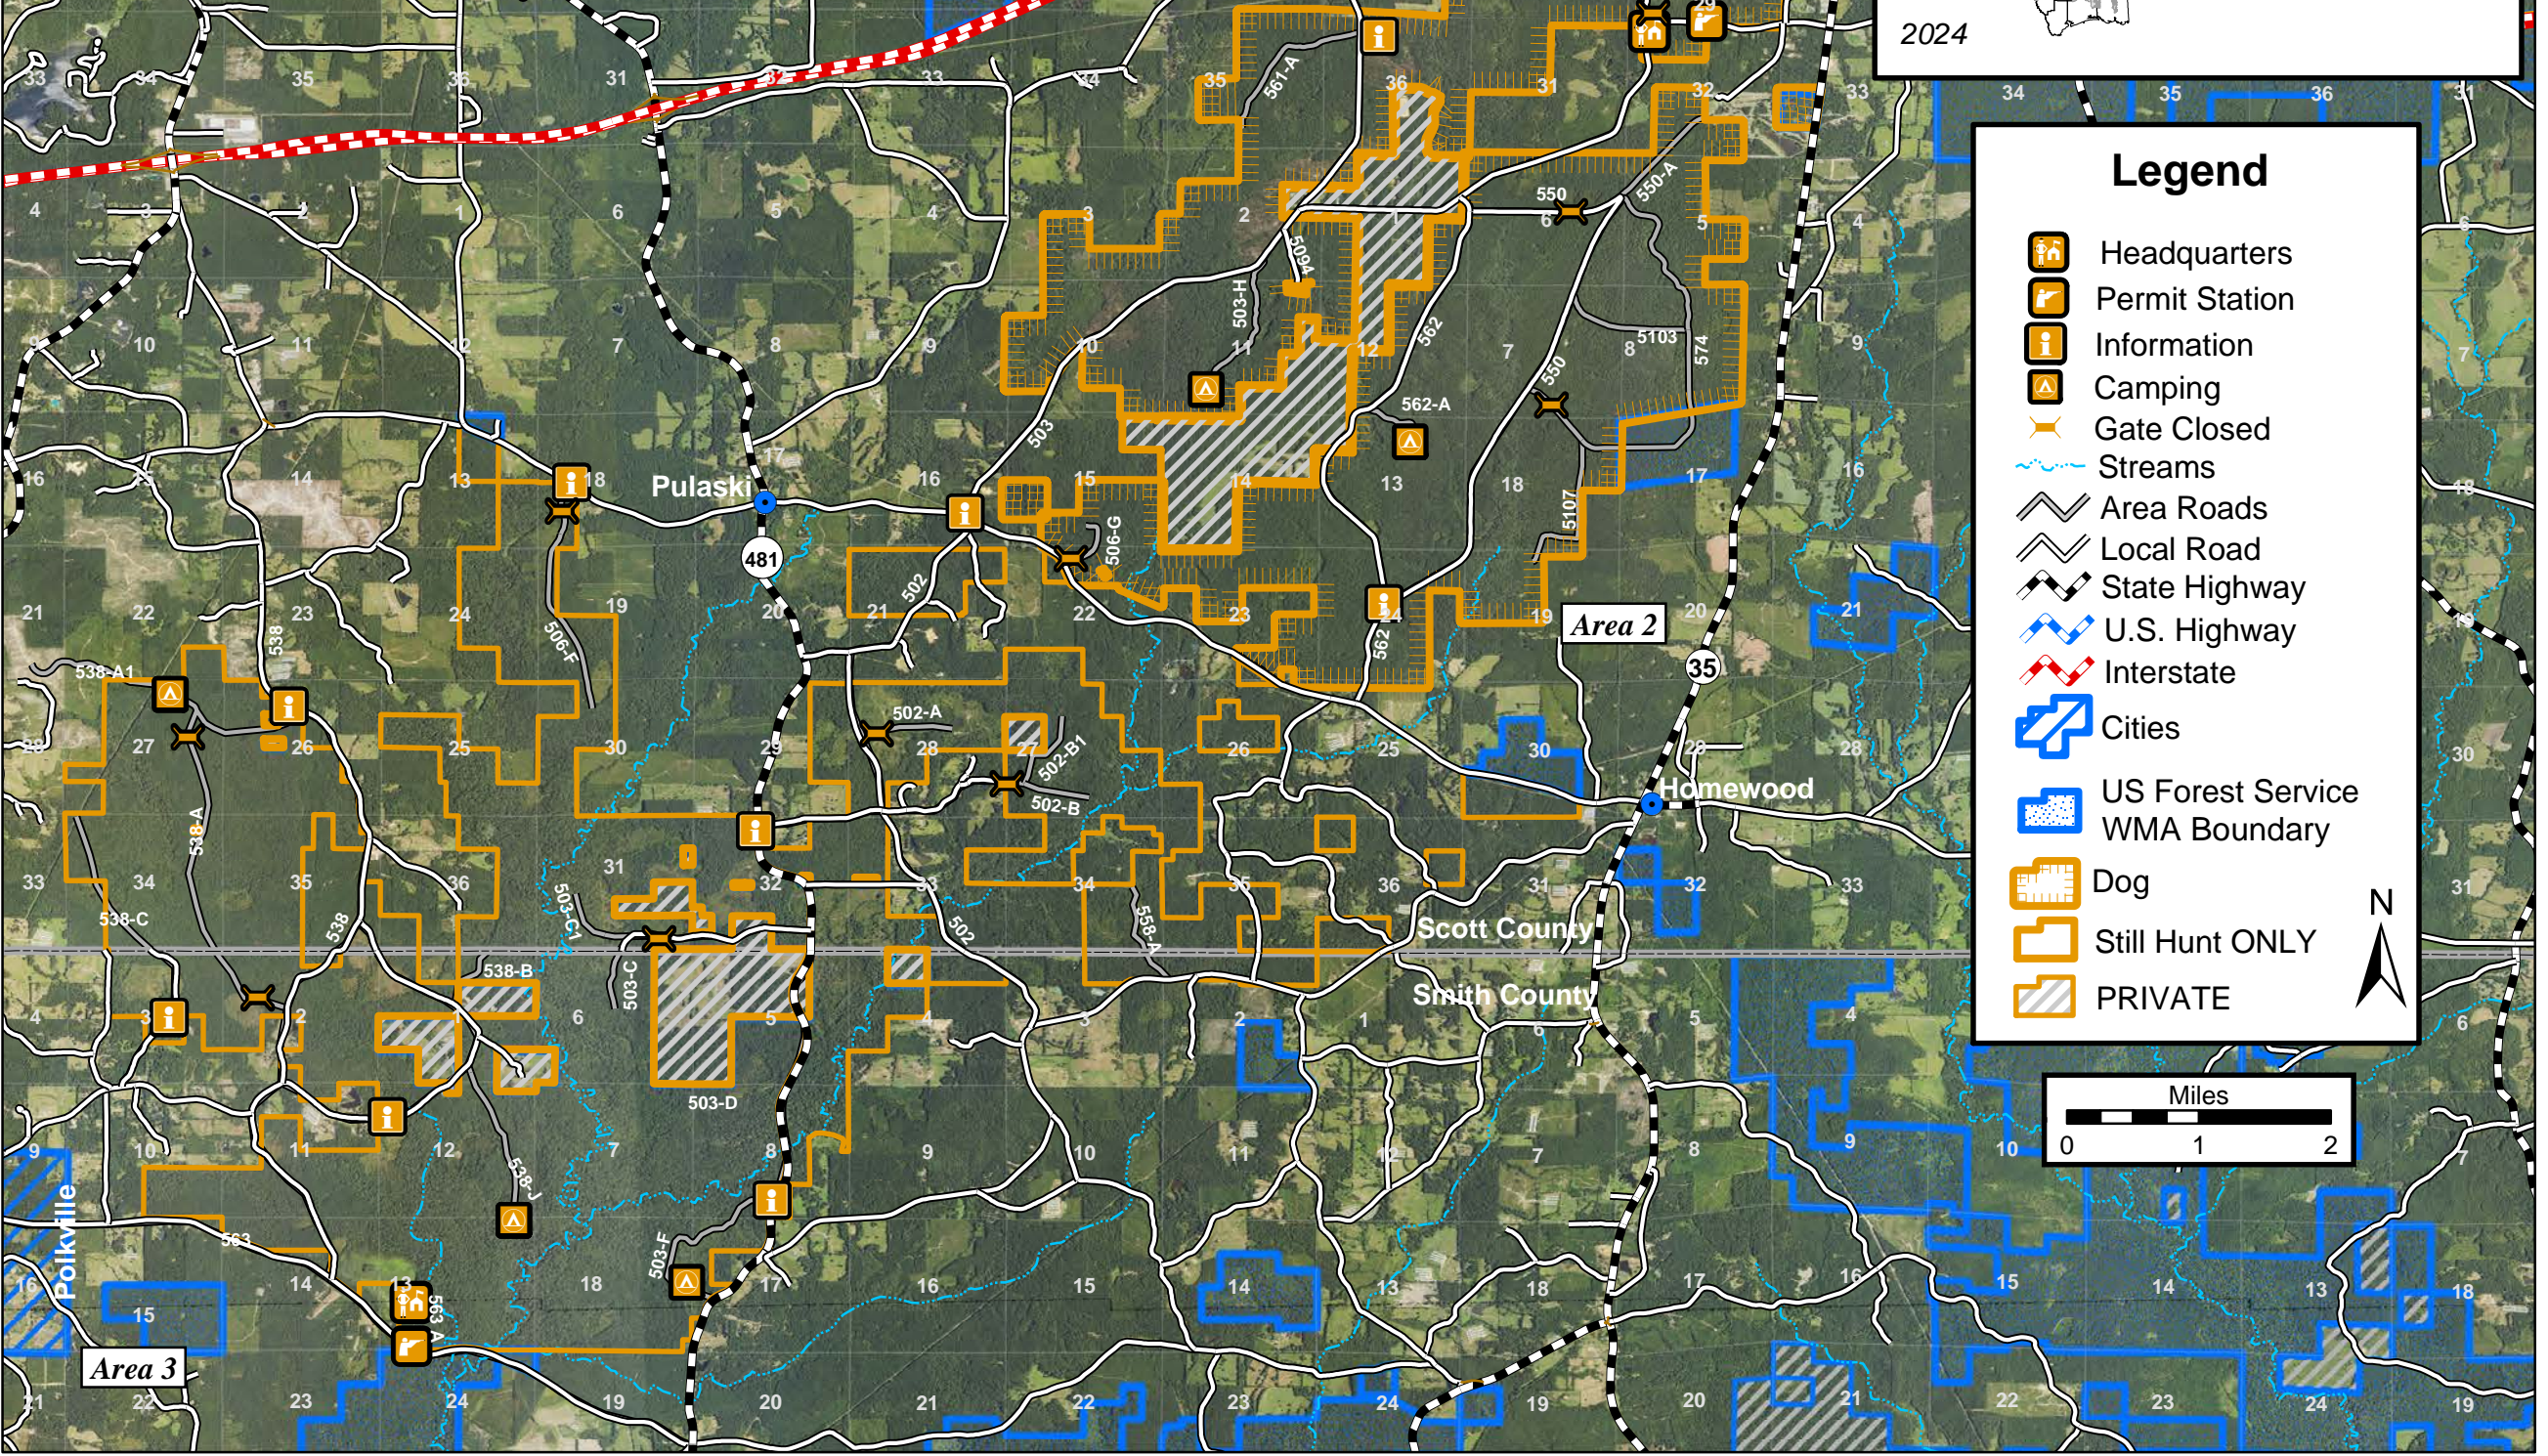

Caney Creek Wildlife Management Area

27,991 Acres

SCOTT
SMITH

2024

Legend

- Headquarters
- Permit Station
- Information
- Camping
- Gate Closed
- Streams
- Area Roads
- Local Road
- State Highway
- U.S. Highway
- Interstate
- Cities
- US Forest Service WMA Boundary
- Dog
- Still Hunt ONLY
- PRIVATE

Area 3

Area 2

Area 1