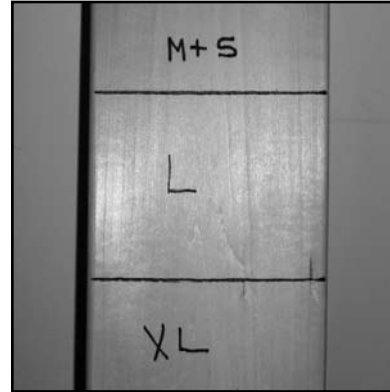

Fur Harvesters Auction Inc Pelt Sizing

Raccoon		
Size	Lenght	Lenght
Jumbo	Over 35"	Over 89 cm
XXXL	32" - 35"	81 - 89 cm
XXL	29" - 32"	74 - 81 cm
XL	27" - 29"	69 - 74 cm
LGE	24" - 27"	61 - 69 cm
LM	22" - 24"	56 - 61 cm
M-S	Under 22"	Under 56 cm

Mark the pelt lengths on your boards

In order to achieve the best results we recommend that you mark the pelt sizes on each board.

Beaver		
Size	Lenght	Lenght
XXXL	Over 70"	Over 178 cm
XXL	65" - 70"	165 - 178 cm
XL	60" - 65"	152.5 - 165 cm
LGE	55" - 60"	140 - 152.5 cm
LM	51" - 55"	129.5 - 140 cm
MED	47" - 51"	119 - 129.5 cm
SM	42" - 47"	107 - 119 cm
CUB	Under 42"	Under 107 cm

This will allow you to properly stretch each pelt at the best possible size. Do not over stretch the pelt, rather stretch to achieve the proper length. Remember that pelts shrink slightly in length when they dry. Pinning something directly on the line will result in losing a size. Ensure you pin over the line, enough so that it retains its size. You can not make a medium pelt into a large pelt, or make a large pelt into an extra-large pelt, without over stretching. This tip is about pinning borderline skins.