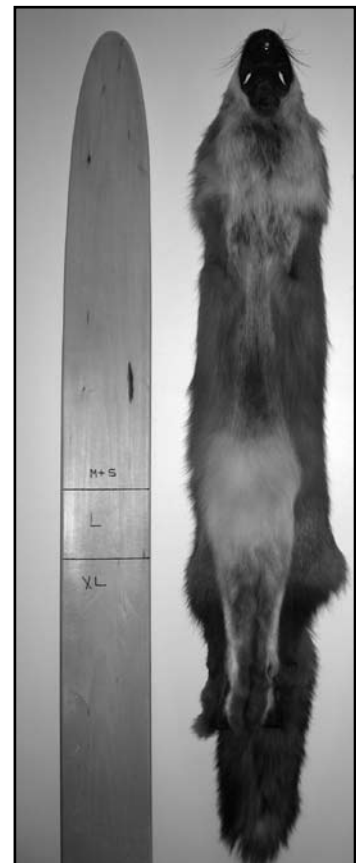

Beaver		
Size	Lenght	Lenght
XXXL	Over 70"	Over 178 cm
XXL	65" - 70"	165 - 178 cm
XL	60" - 65"	152.5 - 165 cm
LGE	55" - 60"	140 - 152.5 cm
LM	51" - 55"	129.5 - 140 cm
MED	47" - 51"	119 - 129.5 cm
SM	42" - 47"	107 - 119 cm
CUB	Under 42"	Under 107 cm

This will allow you to properly stretch each pelt at the best possible size. Do not over stretch the pelt, rather stretch to achieve the proper length. Remember that pelts shrink slightly in length when they dry. Pinning something directly on the line will result in losing a size. Ensure you pin over the line, enough so that it retains its size. You can not make a medium pelt into a large pelt, or make a large pelt into an extra-large pelt, without over stretching. This tip is about pinning borderline skins.

Wild Mink (male)		
Size	Lenght	Lenght
XXL	Over 23"	Over 58.5 cm
XL	21" - 23"	53 - 58.5 cm
LGE	19" - 21"	48 - 53 cm
LM	17" - 19"	43 - 48 cm
M-S	Under 17"	Under 43 cm

Wild Mink (female)		
Size	Lenght	Lenght
XL	Over 19"	Over 48 cm
LGE	17" - 19"	43 - 48 cm
M-S	Under 17"	Under 43 cm

Otter		
Size	Lenght	Lenght
XL	Over 38"	Over 96.5 cm
LGE	34" - 38"	86 - 96.5 cm
LM	32" - 34"	81 - 86 cm
M-S	30" - 32"	76 - 81 cm
XSM	Under 30"	Under 76 cm