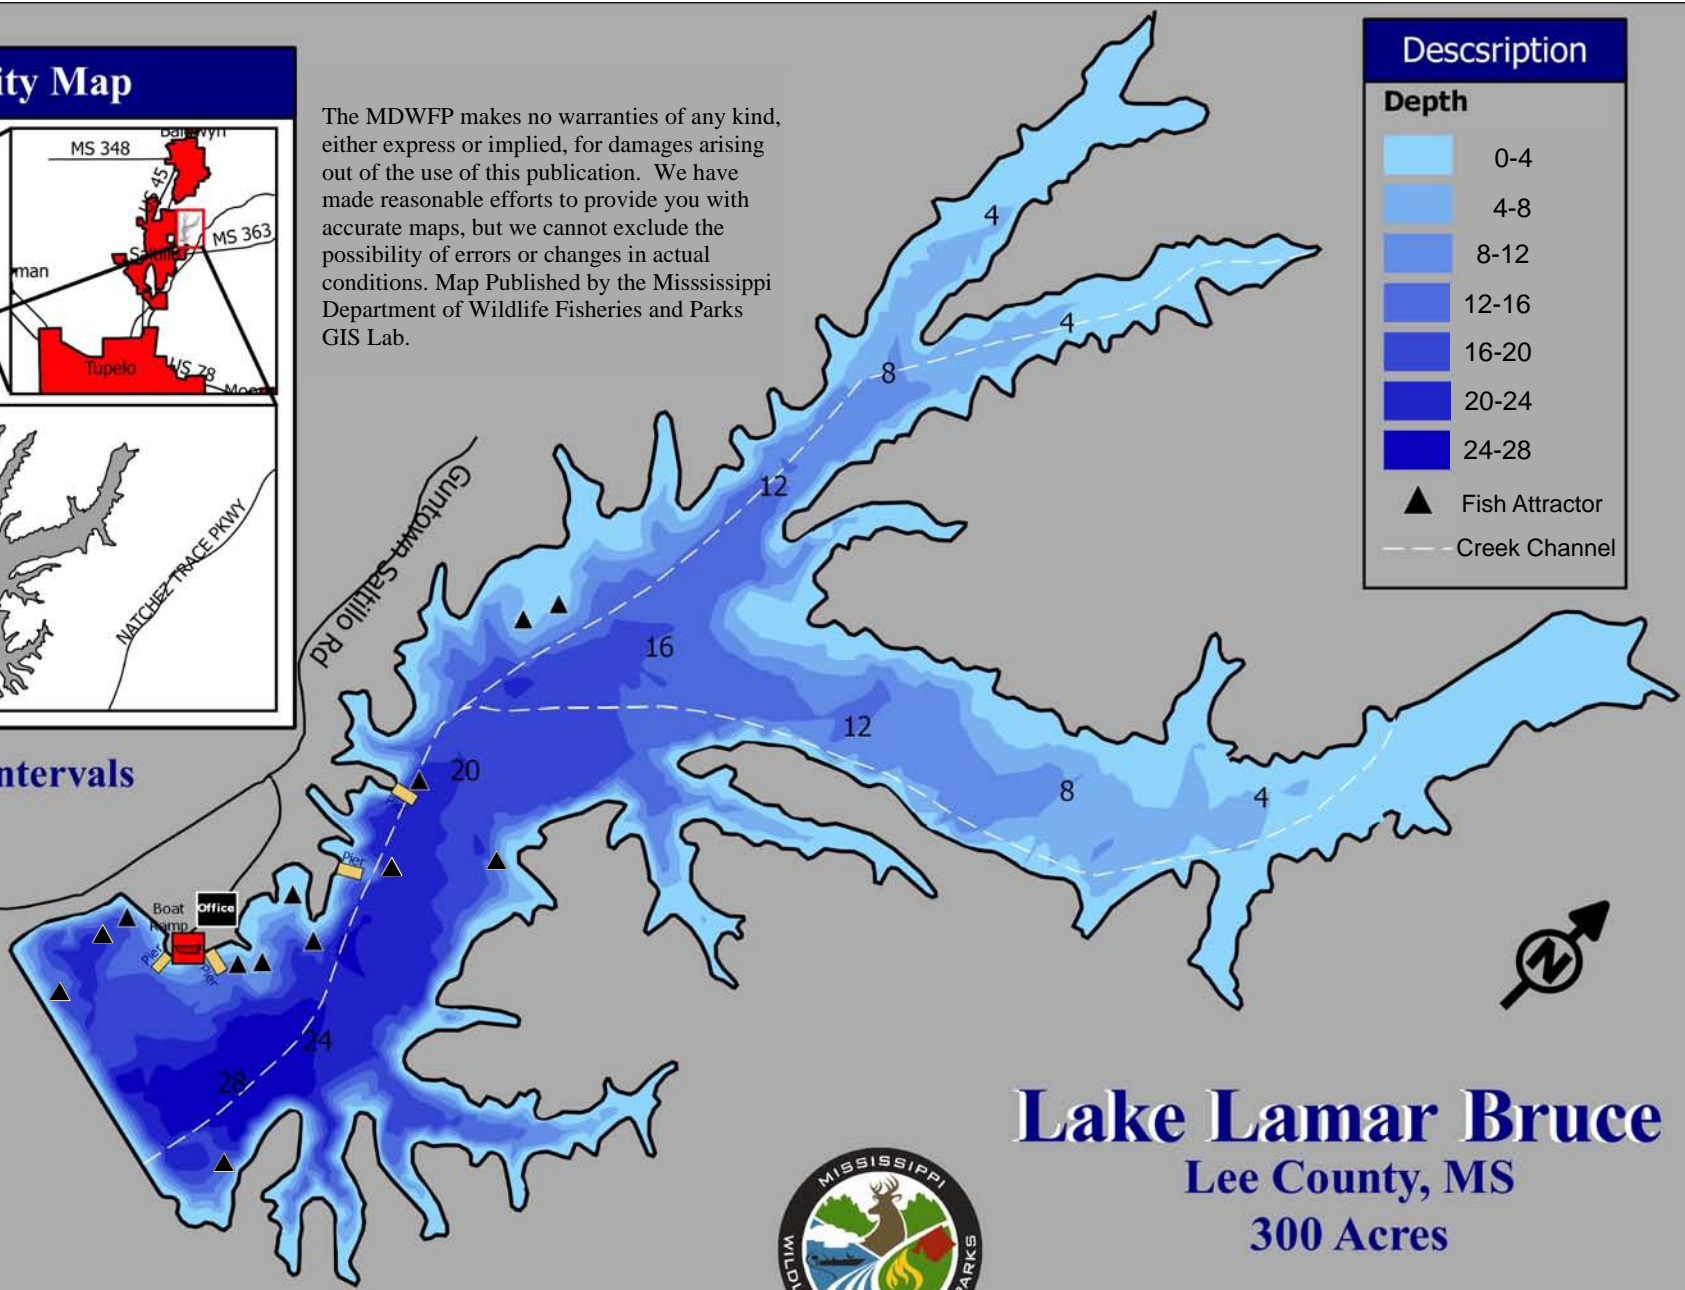

Vicinity Map

The MDWFP makes no warranties of any kind, either express or implied, for damages arising out of the use of this publication. We have made reasonable efforts to provide you with accurate maps, but we cannot exclude the possibility of errors or changes in actual conditions. Map Published by the Mississippi Department of Wildlife Fisheries and Parks GIS Lab.

4' Contour Intervals

Lake Lamar Bruce
Lee County, MS
300 Acres

Bureau of Fisheries