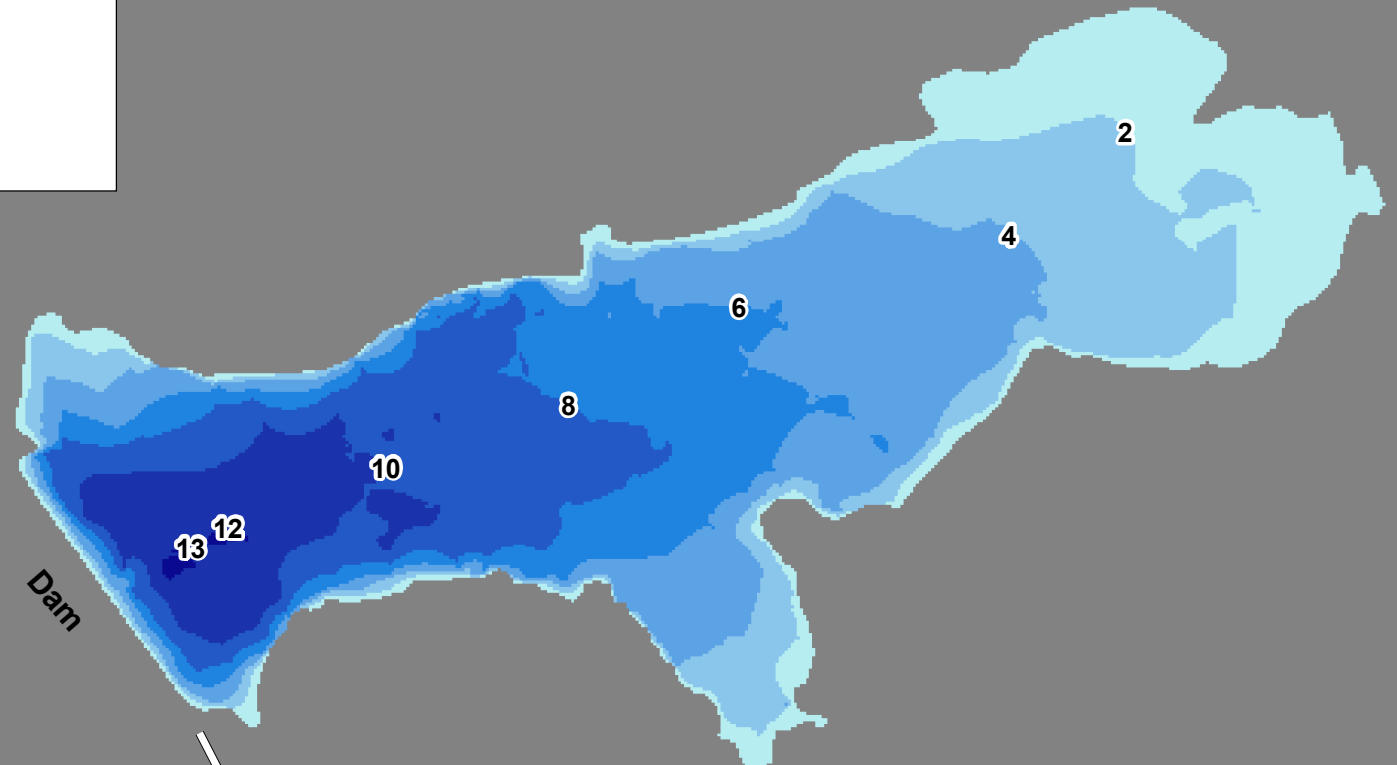

## Vicinity Map

# North Chilli Lake (LT8-8)

Holly Springs National Forest  
Benton County, MS  
Acres 27

## Description

### Depth

	0 - 2
	2 - 4
	4 - 6
	6 - 8
	8 - 10
	10 - 12
	12 - 13

2' Contour Intervals

The U.S. Forest Service makes no warranties of any kind, either express or implied, for damages arising out of the use of this publication. We have made reasonable efforts to provide you with accurate maps, but we cannot exclude the possibility of errors or changes in actual conditions. Map created by R. Dillard 6/10/2013