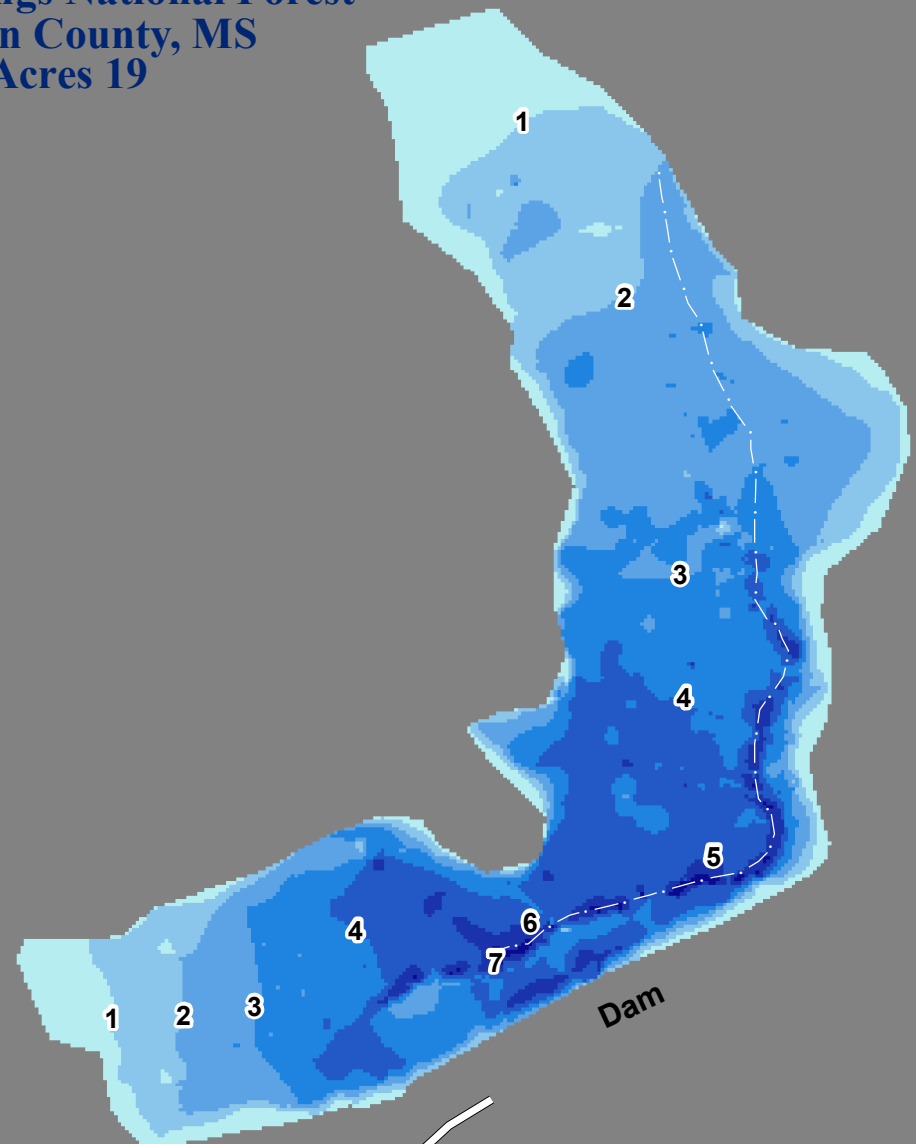

## Vicinity Map

### Description

#### Depth

Creek Channel

FS-665

1 mile to  
MS Hwy 4/5