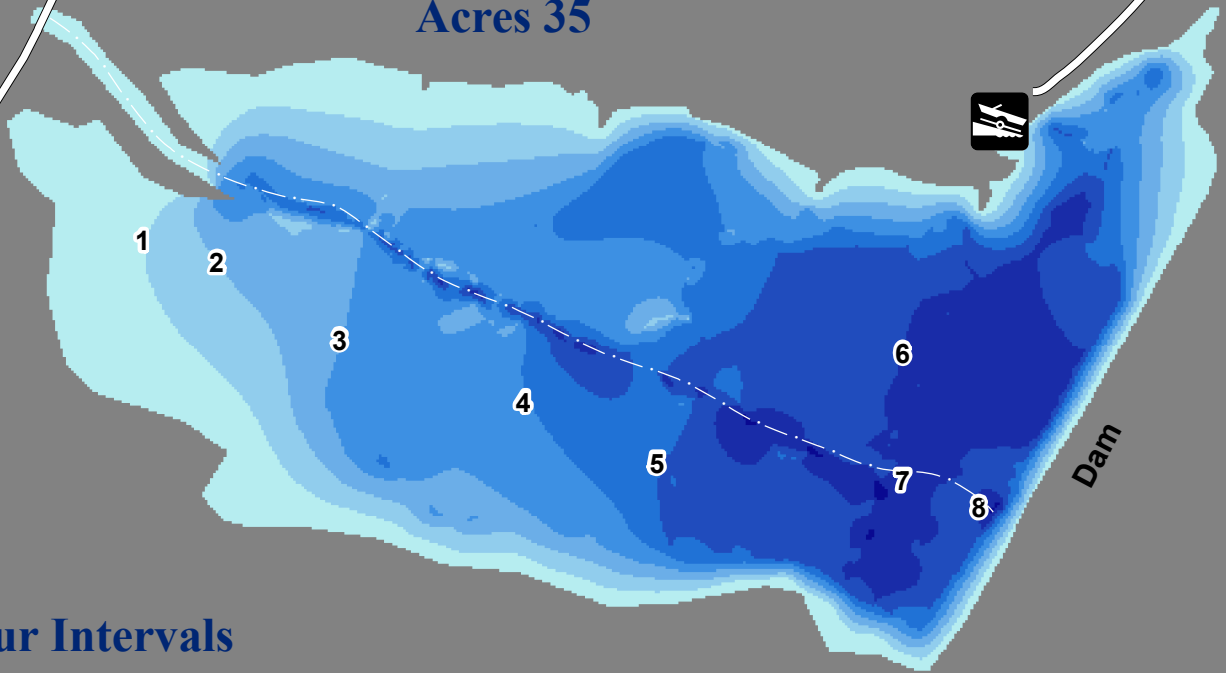

Vicinity Map

Organ Lake (Y-19-C-2)

Holly Springs National Forest
Yalobusha County, MS
Acres 35

Description

Depth

- 0 - 1
- 1 - 2
- 2 - 3
- 3 - 4
- 4 - 5
- 5 - 6
- 6 - 7
- 7 - 8

Creek Channel

1' Contour Intervals