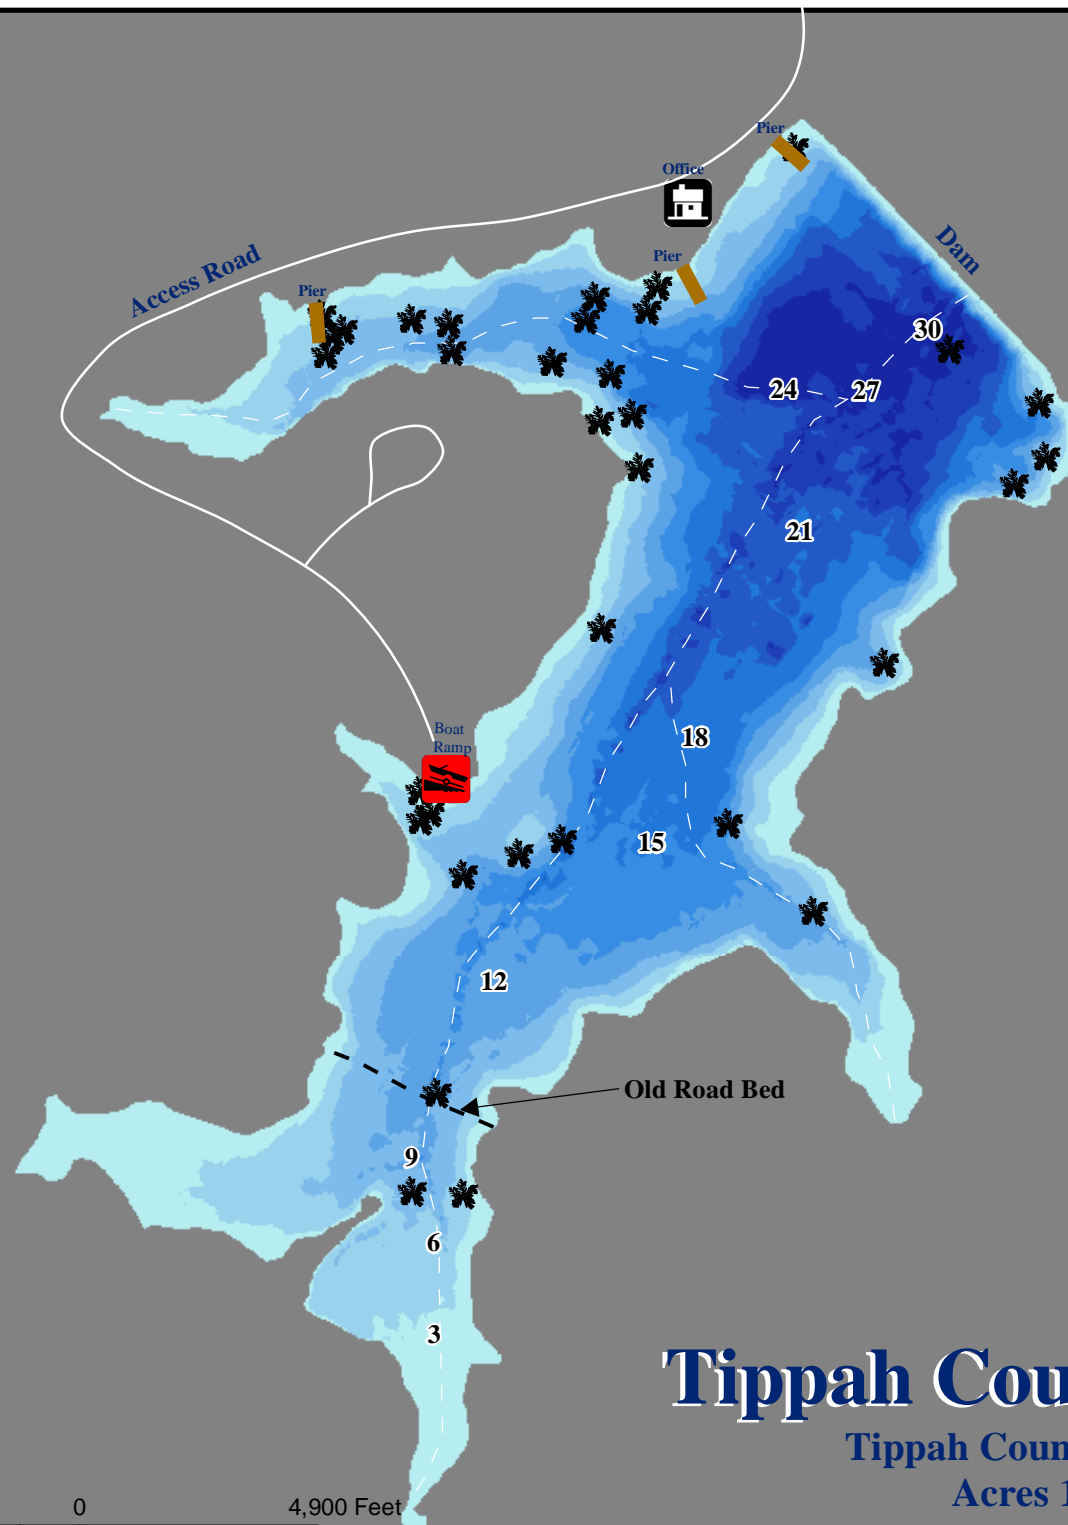

Vicinity Map

Bureau of Fisheries

Description

Depth

0 - 3
3 - 6
6 - 9
9 - 12
12 - 15
15 - 18
18 - 21
21 - 24
24 - 27
27 - 30

- Fish Attractor
- Creek Channel

The MDWFP makes no warranties of any kind, either express or implied, for damages arising out of the use of this publication. We have made reasonable efforts to provide you with accurate maps, but we cannot exclude the possibility of errors or changes in actual conditions. Map Published by the Mississippi Department of Wildlife Fisheries and Parks GIS Lab.

4,900 2,450 0 4,900 Feet

Tippah County Lake

Tippah County, MS
Acres 145

Updated Jan. 2018